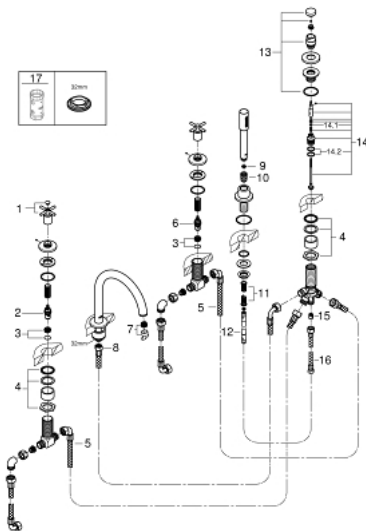

19 923 AL3 ATRIO 5-HOLE BATH/SHOWER COMBINATION

PRODUCT DESCRIPTION

- Colour: brushed hard graphite
- ceramic headparts 1/2", 90°
- GROHE LongLife finish
- consists of:
- pre-assembled spout fixing
- with cross handles
- bath spout with mousseur and diverter bath/spout
- hand shower Rainshower Aqua 6.5 l/min
- shower hose 2000 mm
- flexible connection hoses
- connection for shower hose
- Protected against backflow
- for use with baseframe 29 037 002 (please order separately)
- Two different sets of caps included. One set with "H" and "C" marking, one set without marking.

19 923 AL3 ATRIO 5-HOLE BATH/SHOWER COMBINATION

SPARE PARTS, April 2017 – now

- 1: Cross handle bath (Spare part-nr. 18033AL3)
- 2: Ceramic headpart 3/4", 180° (Spare part-nr. 45888000)
- 3: Seat 3/4" (Spare part-nr. 45345000)
- 4: Repl.kit f.shank fastening 3/4" (Spare part-nr. 45444000)
- 6: Ceramic headpart 3/4", 180° (Spare part-nr. 45887000)
- 7: Mousseur (Spare part-nr. 13926000)
- 8: Tube (Spare part-nr. 48018000)
- 9: Dirt strainer (Spare part-nr. 0700200M)
- 10: Cone nut (Spare part-nr. 08864AL0)
- 11: Compression spring (Spare part-nr. 00869000)
- 12: Metal hose (Spare part-nr. 28146000)
- 13: Diverter knob (Spare part-nr. 48411AL0)
- 14: Diverter (Spare part-nr. 45443000)
- 14.1: O-ring $\varnothing 6 \times \varnothing 2$ (Spare part-nr. 0128300M)
- 14.2: Seat washer (Spare part-nr. 0120500M)
- 15: Non-return valve (Spare part-nr. 08565000)
- 16: Tube (Spare part-nr. 07300000)
- 17: Socket spanner (Spare part-nr. 19332000)*