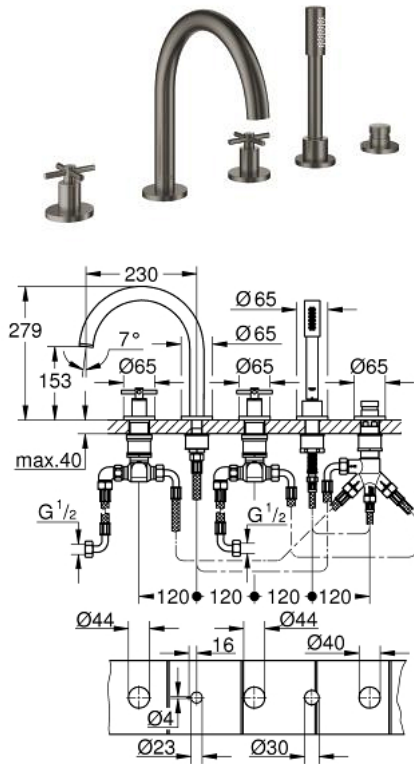

19 923 AL3 ATRIO 5-HOLE BATH/SHOWER COMBINATION

PRODUCT DESCRIPTION

- Colour: brushed hard graphite
- ceramic headparts 1/2", 90°
- GROHE LongLife finish
- consists of:
- pre-assembled spout fixing
- with cross handles
- bath spout with mousseur and diverter bath/spout
- hand shower Rainshower Aqua 6.5 l/min
- shower hose 2000 mm
- flexible connection hoses
- connection for shower hose
- Protected against backflow
- for use with baseframe 29 037 002 (please order separately)
- Two different sets of caps included. One set with "H" and "C" marking, one set without marking.

19 923 AL3 ATRIO 5-HOLE BATH/SHOWER COMBINATION

SPARE PARTS, April 2017 – now

- 1: Cross handle bath (Spare part-nr. 18033AL3)
- 2: Ceramic headpart 3/4", 180° (Spare part-nr. 45888000)
- 3: Seat 3/4" (Spare part-nr. 45345000)
- 4: Repl.kit f.shank fastening 3/4" (Spare part-nr. 45444000)
- 6: Ceramic headpart 3/4", 180° (Spare part-nr. 45887000)
- 7: Mousseur (Spare part-nr. 13926000)
- 8: Tube (Spare part-nr. 48018000)
- 9: Dirt strainer (Spare part-nr. 0700200M)
- 10: Cone nut (Spare part-nr. 08864AL0)
- 11: Compression spring (Spare part-nr. 00869000)
- 12: Metal hose (Spare part-nr. 28146000)
- 13: Diverter knob (Spare part-nr. 48411AL0)
- 14: Diverter (Spare part-nr. 45443000)
- 14.1: O-ring $\varnothing 6 \times \varnothing 2$ (Spare part-nr. 0128300M)
- 14.2: Seat washer (Spare part-nr. 0120500M)
- 15: Non-return valve (Spare part-nr. 08565000)
- 16: Tube (Spare part-nr. 07300000)
- 17: Socket spanner (Spare part-nr. 19332000)*