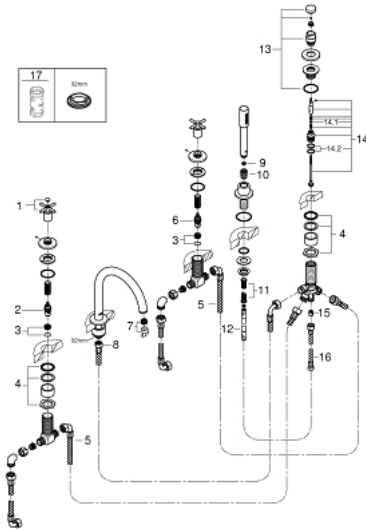

## 19 923 AL3 ATRIO FIVE-HOLE BATH COMBINATION

### PRODUCT DESCRIPTION

- Colour: brushed hard graphite
- ceramic headparts 1/2", 90°
- GROHE LongLife finish
- consisting of:
  - pre-assembled spout fixing
  - with cross handles
  - bath spout with mousseur and diverter bath/shower
  - hand shower Rainshower Aqua 6.5 l/min
  - shower hose 2000 mm
  - flexible connection hoses
  - connection for shower hose
  - protected against backflow
  - for use with baseframe 29 037 002 (please order separately)
- Two different sets of caps included. One set with "H" and "C" marking, one set without marking.

### SPARE PARTS, 4月 2017 – now

- 1: Cross handle bath (Spare part-nr. 18033AL3)
  - 2: Ceramic headpart 3/4" (Spare part-nr. 45888000)
  - 3: Valve seat 3/4" (Spare part-nr. 45345000)
  - 4: Replacement kit for shank fastening (Spare part-nr. 45444000)
  - 6: Ceramic headpart 3/4" (Spare part-nr. 45887000)
  - 7: Mousseur (Spare part-nr. 13926000)
  - 8: Connecting hose (Spare part-nr. 48018000)
  - 9: Dirt strainer (Spare part-nr. 0700200M)
  - 10: Cone nut (Spare part-nr. 08864AL0)
  - 11: Compression spring (Spare part-nr. 00869000)
  - 12: Metal shower hose (Spare part-nr. 28146000)
  - 13: Diverter knob (Spare part-nr. 48411AL0)
  - 14: Diverter (Spare part-nr. 45443000)
  - 14.1: Sealing washer  $\varnothing 6 \times \varnothing 2$  (Spare part-nr. 0128300M)
  - 14.2: Sealing washer (Spare part-nr. 0120500M)
  - 15: Non-return valve (Spare part-nr. 08565000)
  - 16: Connecting hose (Spare part-nr. 07300000)
  - 17: Socket spanner (Spare part-nr. 19332000)\*
- \* Optional accessories