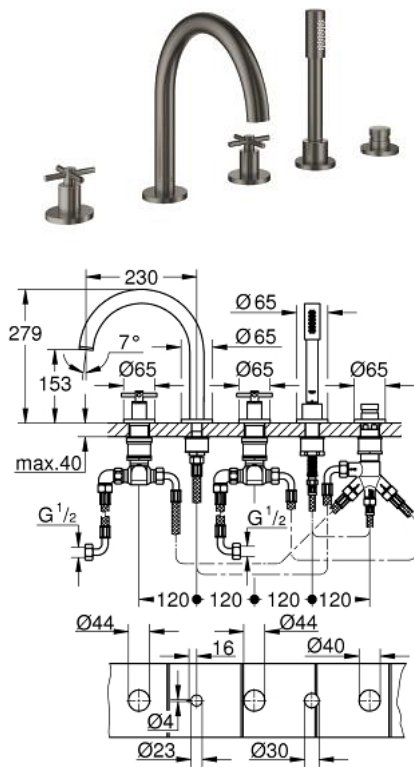

## 19 923 AL3 ATRIO FIVE-HOLE BATH COMBINATION

### PRODUCT DESCRIPTION

- Colour: brushed hard graphite
- ceramic headparts 1/2", 90°
- GROHE LongLife finish
- consisting of:
  - pre-assembled spout fixing
  - with cross handles
  - bath spout with mousseur and diverter bath/shower
  - hand shower Rainshower Aqua 6.5 l/min
  - shower hose 2000 mm
  - flexible connection hoses
  - connection for shower hose
  - protected against backflow
  - for use with baseframe 29 037 002 (please order separately)
- Two different sets of caps included. One set with "H" and "C" marking, one set without marking.

### SPARE PARTS, 4月 2017 – now

- 1: Cross handle bath (Spare part-nr. 18033AL3)
  - 2: Ceramic headpart 3/4" (Spare part-nr. 45888000)
  - 3: Valve seat 3/4" (Spare part-nr. 45345000)
  - 4: Replacement kit for shank fastening (Spare part-nr. 45444000)
  - 6: Ceramic headpart 3/4" (Spare part-nr. 45887000)
  - 7: Mousseur (Spare part-nr. 13926000)
  - 8: Connecting hose (Spare part-nr. 48018000)
  - 9: Dirt strainer (Spare part-nr. 0700200M)
  - 10: Cone nut (Spare part-nr. 08864AL0)
  - 11: Compression spring (Spare part-nr. 00869000)
  - 12: Metal shower hose (Spare part-nr. 28146000)
  - 13: Diverter knob (Spare part-nr. 48411AL0)
  - 14: Diverter (Spare part-nr. 45443000)
  - 14.1: Sealing washer  $\varnothing 6 \times \varnothing 2$  (Spare part-nr. 0128300M)
  - 14.2: Sealing washer (Spare part-nr. 0120500M)
  - 15: Non-return valve (Spare part-nr. 08565000)
  - 16: Connecting hose (Spare part-nr. 07300000)
  - 17: Socket spanner (Spare part-nr. 19332000)\*
- \* Optional accessories