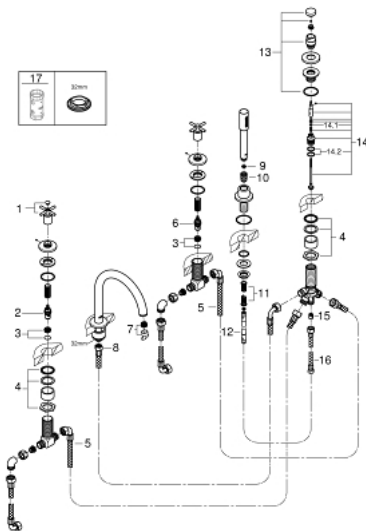

19 923 DC3 ATRIO 5-HOLE BATH/SHOWER COMBINATION

PRODUCT DESCRIPTION

- Colour: Supersteel
- ceramic headparts 1/2", 90°
- GROHE LongLife finish
- consists of:
- pre-assembled spout fixing
- with cross handles
- bath spout with mousseur and diverter bath/spout
- hand shower Rainshower Aqua 6.5 l/min
- shower hose 2000 mm
- flexible connection hoses
- connection for shower hose
- Protected against backflow
- for use with baseframe 29 037 002 (please order separately)
- Two different sets of caps included. One set with "H" and "C" marking, one set without marking.

19 923 DC3 ATRIO 5-HOLE BATH/SHOWER COMBINATION

SPARE PARTS, April 2017 – now

- 1: Cross handle bath (Spare part-nr. 18033DC3)
 - 2: Ceramic headpart 3/4", 180° (Spare part-nr. 45888000)
 - 3: Seat 3/4" (Spare part-nr. 45345000)
 - 4: Repl.kit f.shank fastening 3/4" (Spare part-nr. 45444000)
 - 6: Ceramic headpart 3/4", 180° (Spare part-nr. 45887000)
 - 7: Mousseur (Spare part-nr. 13926000)
 - 8: Tube (Spare part-nr. 48018000)
 - 9: Dirt strainer (Spare part-nr. 0700200M)
 - 10: Cone nut (Spare part-nr. 08864DC0)
 - 11: Compression spring (Spare part-nr. 00869000)
 - 12: Metal hose (Spare part-nr. 28146000)
 - 13: Diverter knob (Spare part-nr. 48411DC0)
 - 14: Diverter (Spare part-nr. 45443000)
 - 14.1: O-ring $\varnothing 6 \times \varnothing 2$ (Spare part-nr. 0128300M)
 - 14.2: Seat washer (Spare part-nr. 0120500M)
 - 15: Non-return valve (Spare part-nr. 08565000)
 - 16: Tube (Spare part-nr. 07300000)
 - 17: Socket spanner (Spare part-nr. 19332000)*
- * Optional accessories