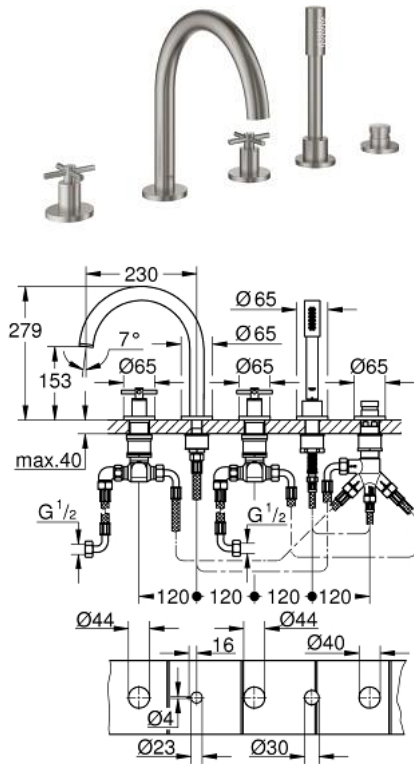

19 923 DC3 ATRIO 5-HOLE BATH/SHOWER COMBINATION

PRODUCT DESCRIPTION

- Colour: Supersteel
- ceramic headparts 1/2", 90°
- GROHE LongLife finish
- consists of:
- pre-assembled spout fixing
- with cross handles
- bath spout with mousseur and diverter bath/spout
- hand shower Rainshower Aqua 6.5 l/min
- shower hose 2000 mm
- flexible connection hoses
- connection for shower hose
- Protected against backflow
- for use with baseframe 29 037 002 (please order separately)
- Two different sets of caps included. One set with "H" and "C" marking, one set without marking.

19 923 DC3 ATRIO 5-HOLE BATH/SHOWER COMBINATION

SPARE PARTS, April 2017 – now

- 1: Cross handle bath (Spare part-nr. 18033DC3)
 - 2: Ceramic headpart 3/4", 180° (Spare part-nr. 45888000)
 - 3: Seat 3/4" (Spare part-nr. 45345000)
 - 4: Repl.kit f.shank fastening 3/4" (Spare part-nr. 45444000)
 - 6: Ceramic headpart 3/4", 180° (Spare part-nr. 45887000)
 - 7: Mousseur (Spare part-nr. 13926000)
 - 8: Tube (Spare part-nr. 48018000)
 - 9: Dirt strainer (Spare part-nr. 0700200M)
 - 10: Cone nut (Spare part-nr. 08864DC0)
 - 11: Compression spring (Spare part-nr. 00869000)
 - 12: Metal hose (Spare part-nr. 28146000)
 - 13: Diverter knob (Spare part-nr. 48411DC0)
 - 14: Diverter (Spare part-nr. 45443000)
 - 14.1: O-ring $\varnothing 6 \times \varnothing 2$ (Spare part-nr. 0128300M)
 - 14.2: Seat washer (Spare part-nr. 0120500M)
 - 15: Non-return valve (Spare part-nr. 08565000)
 - 16: Tube (Spare part-nr. 07300000)
 - 17: Socket spanner (Spare part-nr. 19332000)*
- * Optional accessories