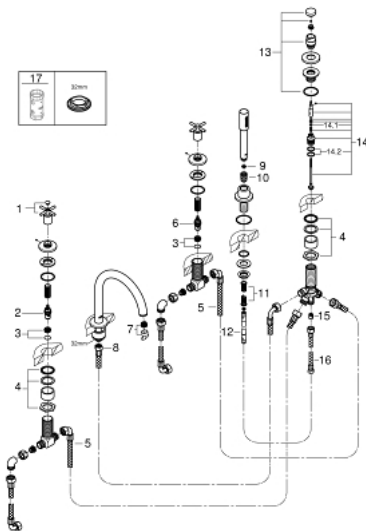

19 923 DC3 ATRIO FIVE-HOLE BATH COMBINATION

PRODUCT DESCRIPTION

- Colour: supersteel
- ceramic headparts 1/2", 90°
- GROHE LongLife finish
- consisting of:
 - pre-assembled spout fixing
 - with cross handles
 - bath spout with mousseur and diverter bath/shower
 - hand shower Rainshower Aqua 6.5 l/min
 - shower hose 2000 mm
 - flexible connection hoses
 - connection for shower hose
 - protected against backflow
 - for use with baseframe 29 037 002 (please order separately)
 - Two different sets of caps included. One set with "H" and "C" marking, one set without marking.

19 923 DC3 ATRIO FIVE-HOLE BATH COMBINATION

SPARE PARTS, 4月 2017 – now

- 1: Cross handle bath (Spare part-nr. 18033DC3)
 - 2: Ceramic headpart 3/4" (Spare part-nr. 45888000)
 - 3: Valve seat 3/4" (Spare part-nr. 45345000)
 - 4: Replacement kit for shank fastening (Spare part-nr. 45444000)
 - 6: Ceramic headpart 3/4" (Spare part-nr. 45887000)
 - 7: Mousseur (Spare part-nr. 13926000)
 - 8: Connecting hose (Spare part-nr. 48018000)
 - 9: Dirt strainer (Spare part-nr. 0700200M)
 - 10: Cone nut (Spare part-nr. 08864DC0)
 - 11: Compression spring (Spare part-nr. 00869000)
 - 12: Metal shower hose (Spare part-nr. 28146000)
 - 13: Diverter knob (Spare part-nr. 48411DC0)
 - 14: Diverter (Spare part-nr. 45443000)
 - 14.1: Sealing washer $\varnothing 6 \times \varnothing 2$ (Spare part-nr. 0128300M)
 - 14.2: Sealing washer (Spare part-nr. 0120500M)
 - 15: Non-return valve (Spare part-nr. 08565000)
 - 16: Connecting hose (Spare part-nr. 07300000)
 - 17: Socket spanner (Spare part-nr. 19332000)*
- * Optional accessories