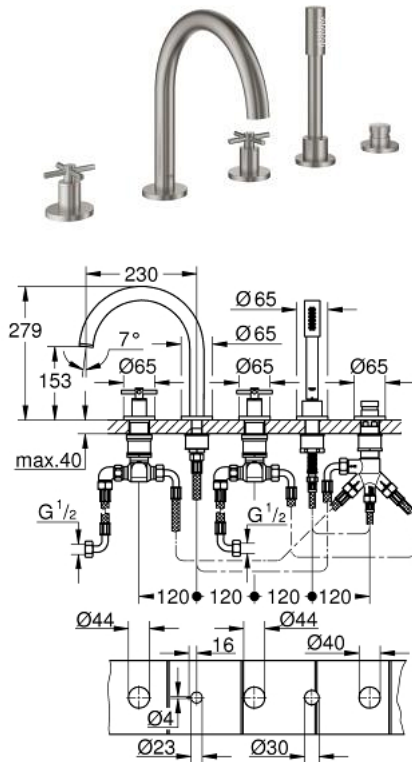

19 923 DC3 ATRIO FIVE-HOLE BATH COMBINATION

PRODUCT DESCRIPTION

- Colour: supersteel
- ceramic headparts 1/2", 90°
- GROHE LongLife finish
- consisting of:
 - pre-assembled spout fixing
 - with cross handles
 - bath spout with mousseur and diverter bath/shower
 - hand shower Rainshower Aqua 6.5 l/min
 - shower hose 2000 mm
 - flexible connection hoses
 - connection for shower hose
 - protected against backflow
 - for use with baseframe 29 037 002 (please order separately)
 - Two different sets of caps included. One set with "H" and "C" marking, one set without marking.

19 923 DC3 ATRIO FIVE-HOLE BATH COMBINATION

SPARE PARTS, 4月 2017 – now

- 1: Cross handle bath (Spare part-nr. 18033DC3)
 - 2: Ceramic headpart 3/4" (Spare part-nr. 45888000)
 - 3: Valve seat 3/4" (Spare part-nr. 45345000)
 - 4: Replacement kit for shank fastening (Spare part-nr. 45444000)
 - 6: Ceramic headpart 3/4" (Spare part-nr. 45887000)
 - 7: Mousseur (Spare part-nr. 13926000)
 - 8: Connecting hose (Spare part-nr. 48018000)
 - 9: Dirt strainer (Spare part-nr. 0700200M)
 - 10: Cone nut (Spare part-nr. 08864DC0)
 - 11: Compression spring (Spare part-nr. 00869000)
 - 12: Metal shower hose (Spare part-nr. 28146000)
 - 13: Diverter knob (Spare part-nr. 48411DC0)
 - 14: Diverter (Spare part-nr. 45443000)
 - 14.1: Sealing washer $\varnothing 6 \times \varnothing 2$ (Spare part-nr. 0128300M)
 - 14.2: Sealing washer (Spare part-nr. 0120500M)
 - 15: Non-return valve (Spare part-nr. 08565000)
 - 16: Connecting hose (Spare part-nr. 07300000)
 - 17: Socket spanner (Spare part-nr. 19332000)*
- * Optional accessories