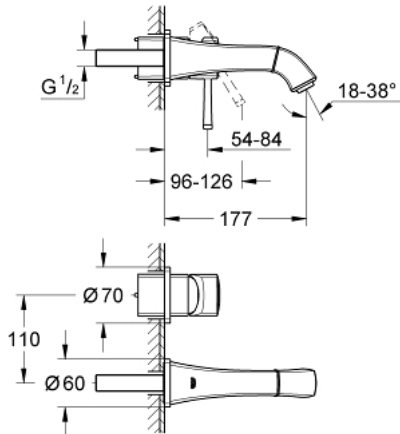

19 929 000 **GRANDERA 2-HOLE BASIN MIXER**
S-SIZE

PRODUCT DESCRIPTION

- Colour: chrome
- wall mounted
- for use with rough-in set 23 319 000
- without concealed body
- GROHE LongLife finish
- GROHE EcoJoy - less water, perfect flow
- GROHE AquaGuide adjustable mousseur 5.7 l/min
- centre distance 110 mm
- projection 177 mm
- minimum pressure 1,0 bar

19 929 000 **GRANDERA 2-HOLE BASIN MIXER**
S-SIZE

SPARE PARTS, August 2017 – now

- 1: Lever (Spare part-nr. 46833000)
- 2: Flow straightener (Spare part-nr. 46837000)
- 3: Extension (Spare part-nr. 46627000)*