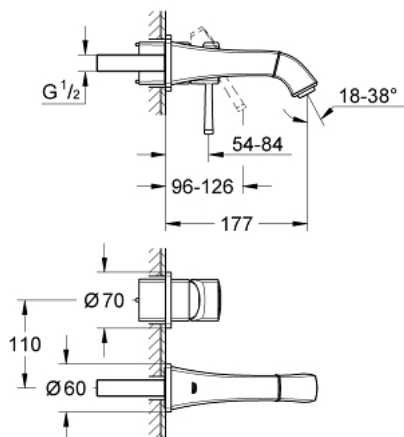

19 929 000 GRANDERA TWO-HOLE BASIN MIXER S-SIZE

PRODUCT DESCRIPTION

- Colour: chrome
- wall mounted
- for use with rough-in set 23 319 000
- without concealed body
- GROHE LongLife finish
- GROHE EcoJoy - Less water, perfect flow
- GROHE AquaGuide adjustable mousseur 5.7 l/min
- center distance 110 mm
- projection 177 mm
- min. recommended pressure 1.0 bar

19 929 000 **GRANDERA TWO-HOLE BASIN MIXER**
S-SIZE

SPARE PARTS, 8月 2017 – now

- 1: Lever (Spare part-nr. 46833000)
- 2: Flow straightener (Spare part-nr. 46837000)
- 3: Extension (Spare part-nr. 46627000)*