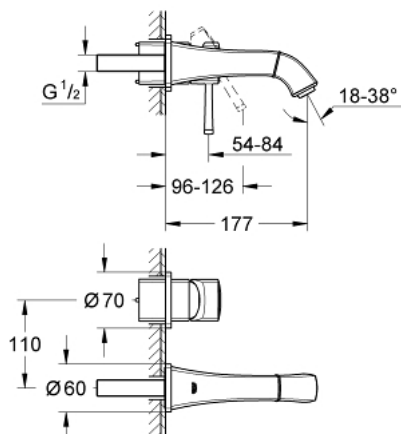

19 929 IG0 GRANDERA 2-HOLE BASIN MIXER S-SIZE

PRODUCT DESCRIPTION

- Colour: chrome/gold
- wall mounted
- for use with rough-in set 23 319 000
- without concealed body
- GROHE LongLife finish
- GROHE EcoJoy - less water, perfect flow
- GROHE AquaGuide adjustable mousseur 5.7 l/min
- centre distance 110 mm
- projection 177 mm
- minimum pressure 1,0 bar

19 929 IG0 **GRANDERA 2-HOLE BASIN MIXER**
S-SIZE

SPARE PARTS, August 2017 – now

- 1: Lever (Spare part-nr. 46833IG0)
- 2: Flow straightener (Spare part-nr. 46837G00)
- 3: Extension (Spare part-nr. 46627000)*