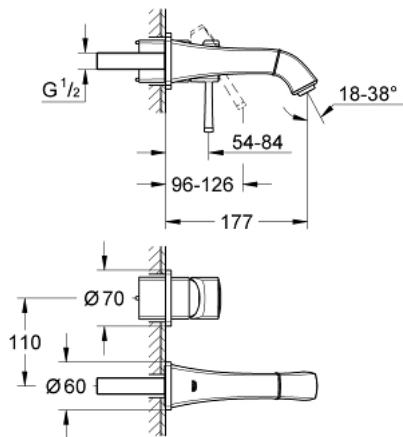

19 929 IG0 GRANDERA TWO-HOLE BASIN MIXER S-SIZE

PRODUCT DESCRIPTION

- Colour: chrome/gold
- wall mounted
- for use with rough-in set 23 319 000
- without concealed body
- GROHE LongLife finish
- GROHE EcoJoy - Less water, perfect flow
- GROHE AquaGuide adjustable mousseur 5.7 l/min
- center distance 110 mm
- projection 177 mm
- min. recommended pressure 1.0 bar

19 929 IG0 GRANDERA TWO-HOLE BASIN MIXER S-SIZE

SPARE PARTS, 8月 2017 – now

- 1: Lever (Spare part-nr. 46833IG0)
- 2: Flow straightener (Spare part-nr. 46837G00)
- 3: Extension (Spare part-nr. 46627000)*