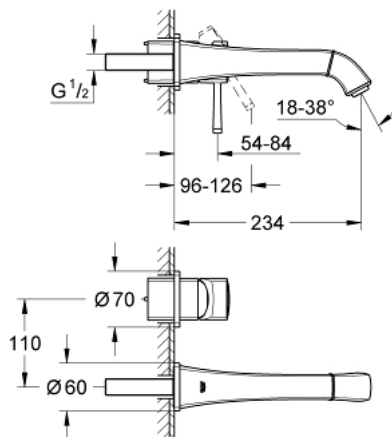

19 930 000 GRANDERA 2-HOLE BASIN MIXER M-SIZE

PRODUCT DESCRIPTION

- Colour: chrome
- wall mounted
- without concealed body
- for use with rough-in set 23 319 000
- GROHE LongLife finish
- GROHE EcoJoy - less water, perfect flow
- GROHE AquaGuide adjustable mousseur 5.7 l/min
- projection 234 mm
- minimum pressure 1,0 bar

19 930 000 **GRANDERA 2-HOLE BASIN MIXER**
M-SIZE

SPARE PARTS, August 2017 – now

- 1: Lever (Spare part-nr. 46833000)
- 2: Flow straightener (Spare part-nr. 46837000)
- 3: Extension (Spare part-nr. 46627000)*