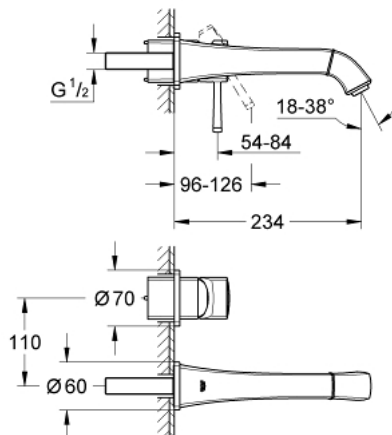

19 930 000 **GRANDERA TWO-HOLE BASIN MIXER**
M-SIZE

PRODUCT DESCRIPTION

- Colour: chrome
- wall mounted
- without concealed body
- for use with rough-in set 23 319 000
- GROHE LongLife finish
- GROHE EcoJoy - Less water, perfect flow
- GROHE AquaGuide adjustable mousseur 5.7 l/min
- projection 234 mm
- min. recommended pressure 1.0 bar

19 930 000 **GRANDERA TWO-HOLE BASIN MIXER**
M-SIZE

SPARE PARTS, 8月 2017 – now

- 1: Lever (Spare part-nr. 46833000)
- 2: Flow straightener (Spare part-nr. 46837000)
- 3: Extension (Spare part-nr. 46627000)*