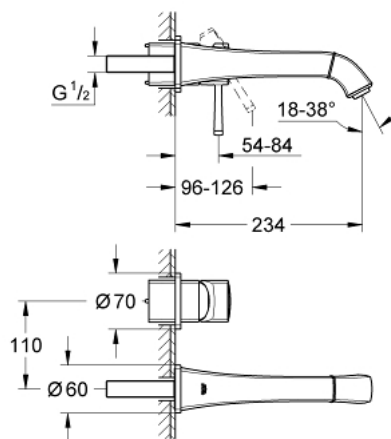

19 930 IG0 GRANDERA 2-HOLE BASIN MIXER M-SIZE

PRODUCT DESCRIPTION

- Colour: chrome/gold
- wall mounted
- without concealed body
- for use with rough-in set 23 319 000
- GROHE LongLife finish
- GROHE EcoJoy - less water, perfect flow
- GROHE AquaGuide adjustable mousseur 5.7 l/min
- projection 234 mm
- minimum pressure 1,0 bar

19 930 IG0 GRANDERA 2-HOLE BASIN MIXER M-SIZE

SPARE PARTS, August 2017 – now

- 1: Lever (Spare part-nr. 46833IG0)
- 2: Flow straightener (Spare part-nr. 46837G00)
- 3: Extension (Spare part-nr. 46627000)*