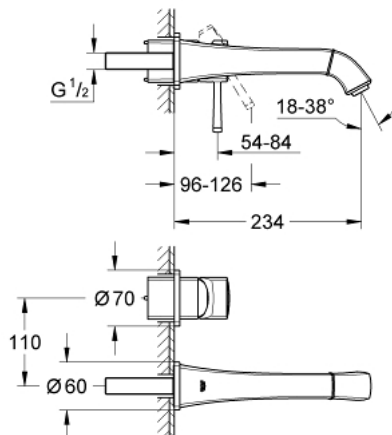

## 19 930 IG0 GRANDERA TWO-HOLE BASIN MIXER M-SIZE

### PRODUCT DESCRIPTION

- Colour: chrome/gold
- wall mounted
- without concealed body
- for use with rough-in set 23 319 000
- GROHE LongLife finish
- GROHE EcoJoy - Less water, perfect flow
- GROHE AquaGuide adjustable mousseur 5.7 l/min
- projection 234 mm
- min. recommended pressure 1.0 bar

### SPARE PARTS, 8月 2017 – now

- 1: Lever (Spare part-nr. 46833IG0)
- 2: Flow straightener (Spare part-nr. 46837G00)
- 3: Extension (Spare part-nr. 46627000)\*

\* Optional accessories