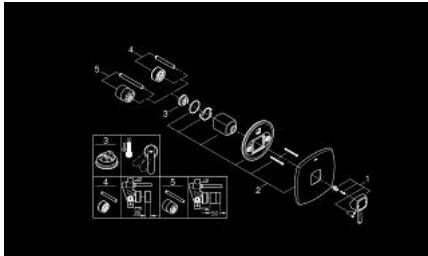

## 19 932 000 GRANDERA SINGLE-LEVER SHOWER MIXER

### PRODUCT DESCRIPTION

- Colour: chrome
- final installation set for 35 501 000
- without concealed body
- GROHE LongLife finish
- escutcheon- and shaft-sealing
- metal escutcheon
- covered fixing
- minimum pressure 1,0 bar