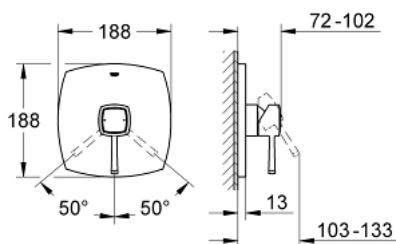

## 19 932 000 GRANDERA SINGLE-LEVER SHOWER MIXER

### PRODUCT DESCRIPTION

- Colour: chrome
- final installation set for 35 501 000
- without concealed body
- GROHE LongLife finish
- escutcheon- and shaft-sealing
- metal escutcheon
- covered fixing
- minimum pressure 1,0 bar