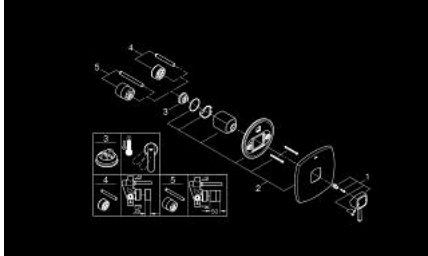

19 932 000 GRANDERA SINGLE-LEVER SHOWER MIXER

PRODUCT DESCRIPTION

- Colour: chrome
- set for final installation for
- 33 961 000, 33 962 000, 33 963 000, 33 964 000, 33 965 000, 33 966 000, 35 501 000
- without concealed body
- GROHE LongLife finish
- escutcheon and shaft sealing
- metal escutcheon
- covered fixing
- min. recommended pressure 1.0 bar

19 932 000 GRANDERA SINGLE-LEVER SHOWER MIXER

SPARE PARTS, 6月 2012 – now

- 1: Lever (Spare part-nr. 46833000)
- 2: escutcheon (Spare part-nr. 46832000)
- 3: Temperature limiter (Spare part-nr. 46375000)*
- 4: Extension set (Spare part-nr. 46191000)*
- 5: Extension set (Spare part-nr. 46343000)*