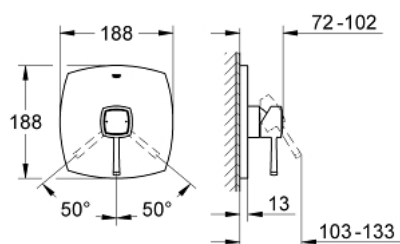

19 932 000 GRANDERA SINGLE-LEVER SHOWER MIXER

PRODUCT DESCRIPTION

- Colour: chrome
- set for final installation for
- 33 961 000, 33 962 000, 33 963 000, 33 964 000, 33 965 000, 33 966 000, 35 501 000
- without concealed body
- GROHE LongLife finish
- escutcheon and shaft sealing
- metal escutcheon
- covered fixing
- min. recommended pressure 1.0 bar

19 932 000 GRANDERA SINGLE-LEVER SHOWER MIXER

SPARE PARTS, 6月 2012 – now

- 1: Lever (Spare part-nr. 46833000)
- 2: escutcheon (Spare part-nr. 46832000)
- 3: Temperature limiter (Spare part-nr. 46375000)*
- 4: Extension set (Spare part-nr. 46191000)*
- 5: Extension set (Spare part-nr. 46343000)*