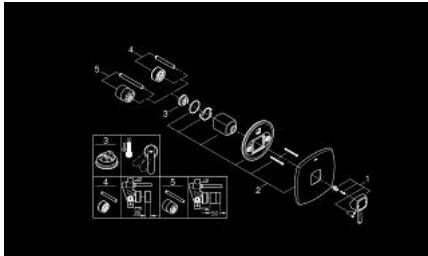

19 932 IG0 GRANDERA SINGLE-LEVER SHOWER MIXER

PRODUCT DESCRIPTION

- Colour: chrome/gold
- final installation set for
- without concealed body
- GROHE LongLife finish
- escutcheon- and shaft-sealing
- metal escutcheon
- covered fixing
- minimum pressure 1,0 bar

19 932 IG0 GRANDERA SINGLE-LEVER SHOWER MIXER

SPARE PARTS, June 2012 – now

- 1: Lever (Spare part-nr. 46833IG0)
 - 2: escutcheon (Spare part-nr. 46832000)
 - 3: Temperature limiter (Spare part-nr. 46375000)*
 - 4: Extension set (Spare part-nr. 46191000)*
 - 5: Extension set (Spare part-nr. 46343000)*
- * Optional accessories