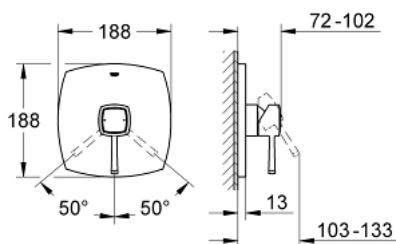

19 932 IG0 GRANDERA SINGLE-LEVER SHOWER MIXER

PRODUCT DESCRIPTION

- Colour: chrome/gold
- final installation set for
- without concealed body
- GROHE LongLife finish
- escutcheon- and shaft-sealing
- metal escutcheon
- covered fixing
- minimum pressure 1,0 bar

19 932 IG0 GRANDERA SINGLE-LEVER SHOWER MIXER

SPARE PARTS, June 2012 – now

- 1: Lever (Spare part-nr. 46833IG0)
 - 2: escutcheon (Spare part-nr. 46832000)
 - 3: Temperature limiter (Spare part-nr. 46375000)*
 - 4: Extension set (Spare part-nr. 46191000)*
 - 5: Extension set (Spare part-nr. 46343000)*
- * Optional accessories