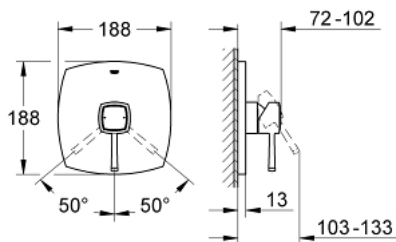

## 19 932 IG0 GRANDERA SINGLE-LEVER SHOWER MIXER

### PRODUCT DESCRIPTION

- Colour: chrome/gold
- set for final installation for
- without concealed body
- GROHE LongLife finish
- escutcheon and shaft sealing
- metal escutcheon
- covered fixing
- min. recommended pressure 1.0 bar