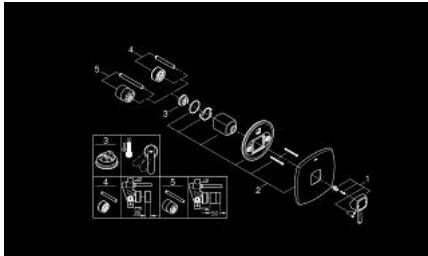

## 19 932 IG0 GRANDERA SINGLE-LEVER SHOWER MIXER

### PRODUCT DESCRIPTION

- Colour: chrome/gold
- set for final installation for
- without concealed body
- GROHE LongLife finish
- escutcheon and shaft sealing
- metal escutcheon
- covered fixing
- min. recommended pressure 1.0 bar