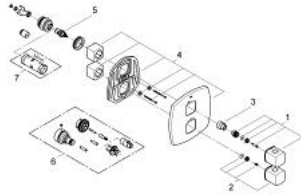

### PRODUCT DESCRIPTION

- Colour: chrome
- final installation set for
- GROHE Rapido T 35 500 000/35 050 000
- without concealed body
- GROHE LongLife finish
- GROHE SafeStop - safety button at 38°C
- GROHE SafeStop Plus - optional temperature limiter at 43°C included
- volume handle with EcoButton (economy button with individually adjustable economy stop)
- ceramic headparts 1/2", 180°
- GROHE FastFixation escutcheon with covered shaft sealing and covered fixing
- metal handles
- minimum pressure 1,0 bar

### SPARE PARTS, June 2012 – now

2: Temperature control handle (Spare part-nr. 47934000)

3: Temperature limiter (Spare part-nr. 10093000)

4: Escutcheon (Spare part-nr. 47935000)

5: Ceramic headpart, 1/2" (Spare part-nr. 45346000)