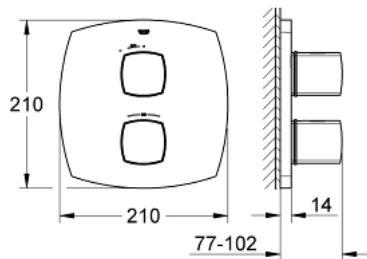

### PRODUCT DESCRIPTION

- Colour: chrome
- final installation set for
- GROHE Rapido T 35 500 000/35 050 000
- without concealed body
- GROHE LongLife finish
- GROHE SafeStop - safety button at 38°C
- GROHE SafeStop Plus - optional temperature limiter at 43°C included
- volume handle with EcoButton (economy button with individually adjustable economy stop)
- ceramic headparts 1/2", 180°
- GROHE FastFixation escutcheon with covered shaft sealing and covered fixing
- metal handles
- minimum pressure 1,0 bar

### SPARE PARTS, June 2012 – now

2: Temperature control handle (Spare part-nr. 47934000)

3: Temperature limiter (Spare part-nr. 10093000)

4: Escutcheon (Spare part-nr. 47935000)

5: Ceramic headpart, 1/2" (Spare part-nr. 45346000)