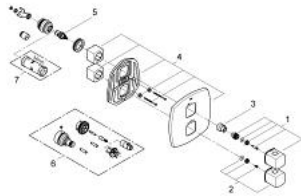

19 934 000 GRANDERA THERMOSTAT SHOWER MIXER

PRODUCT DESCRIPTION

- Colour: chrome
- final installation set for
- GROHE Rapido T 35 500 000/35 050 000
- without concealed body
- GROHE LongLife finish
- GROHE SafeStop - safety button at 38°C
- GROHE SafeStop Plus - optional temperature limiter at 43°C included
- volume handle with FlowControl Button (button with individually adjustable stop)
- ceramic headparts 1/2", 180°
- GROHE FastFixation escutcheon with covered shaft sealing and covered fixing
- metal handles
- minimum pressure 1,0 bar

19 934 000 GRANDERA THERMOSTAT SHOWER MIXER

SPARE PARTS, June 2012 – now

2: Temperature control handle (Spare part-nr. 47934000)

3: Temperature limiter (Spare part-nr. 10093000)

4: Escutcheon (Spare part-nr. 47935000)

5: Ceramic headpart, 1/2" (Spare part-nr. 45346000)

5.1: O-ring $\varnothing 18.2 \times \varnothing 1.7$ (Spare part-nr. 0392400M)

6: Extension-set, 27,5 mm (Spare part-nr. 47780000)*

7: Socket spanner (Spare part-nr. 19332000)*