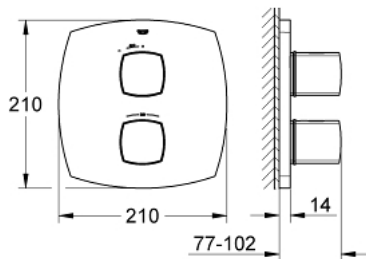

19 934 000 GRANDERA THERMOSTAT SHOWER MIXER

PRODUCT DESCRIPTION

- Colour: chrome
- final installation set for
- GROHE Rapido T 35 500 000/35 050 000
- without concealed body
- GROHE LongLife finish
- GROHE SafeStop - safety button at 38°C
- GROHE SafeStop Plus - optional temperature limiter at 43°C included
- volume handle with FlowControl Button (button with individually adjustable stop)
- ceramic headparts 1/2", 180°
- GROHE FastFixation escutcheon with covered shaft sealing and covered fixing
- metal handles
- minimum pressure 1,0 bar

19 934 000 GRANDERA THERMOSTAT SHOWER MIXER

SPARE PARTS, June 2012 – now

2: Temperature control handle (Spare part-nr. 47934000)

3: Temperature limiter (Spare part-nr. 10093000)

4: Escutcheon (Spare part-nr. 47935000)

5: Ceramic headpart, 1/2" (Spare part-nr. 45346000)

5.1: O-ring $\varnothing 18.2 \times \varnothing 1.7$ (Spare part-nr. 0392400M)

6: Extension-set, 27,5 mm (Spare part-nr. 47780000)*

7: Socket spanner (Spare part-nr. 19332000)*