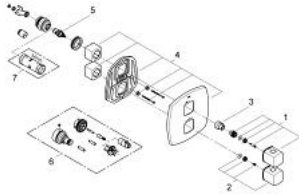

19 934 000 GRANDERA THERMOSTATIC SHOWER MIXER

PRODUCT DESCRIPTION

- Colour: chrome
- set for final installation for
- GROHE Rapido T 35 500 000/35 050 000
- without concealed body
- GROHE LongLife finish
- GROHE SafeStop safety button at 38°C
- GROHE SafeStop Plus optional temperature limiter at 43°C included
- volume handle with GROHE EcoButton (economy button with individually adjustable economy stop)
- Carbodur ceramic headparts 1/2", 180°
- GROHE FastFixation escutcheon with covered shaft sealing and covered fixing
- metal handles
- min. recommended pressure 1.0 bar

19 934 000 GRANDERA THERMOSTATIC SHOWER MIXER

SPARE PARTS, 6月 2012 – now

2: Temperature control handle (Spare part-nr. 47934000)

3: Stop (Spare part-nr. 10093000)

4: Escutcheon (Spare part-nr. 47935000)

5: Ceramic headpart 1/2" (Spare part-nr. 45346000)

5.1: O-ring \varnothing 18.2 x \varnothing 1.7 (Spare part-nr. 0392400M)

6: Extension set 27.5 mm (Spare part-nr. 47780000)*

7: Socket spanner (Spare part-nr. 19332000)*

* Optional accessories