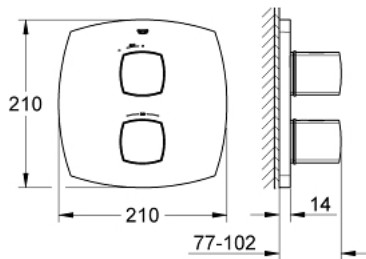

19 934 000 GRANDERA THERMOSTATIC SHOWER MIXER

PRODUCT DESCRIPTION

- Colour: chrome
- set for final installation for
- GROHE Rapido T 35 500 000/35 050 000
- without concealed body
- GROHE LongLife finish
- GROHE SafeStop safety button at 38°C
- GROHE SafeStop Plus optional temperature limiter at 43°C included
- volume handle with GROHE EcoButton (economy button with individually adjustable economy stop)
- Carbodur ceramic headparts 1/2", 180°
- GROHE FastFixation escutcheon with covered shaft sealing and covered fixing
- metal handles
- min. recommended pressure 1.0 bar

19 934 000 GRANDERA THERMOSTATIC SHOWER MIXER

SPARE PARTS, 6月 2012 – now

2: Temperature control handle (Spare part-nr. 47934000)

3: Stop (Spare part-nr. 10093000)

4: Escutcheon (Spare part-nr. 47935000)

5: Ceramic headpart 1/2" (Spare part-nr. 45346000)

5.1: O-ring \varnothing 18.2 x \varnothing 1.7 (Spare part-nr. 0392400M)

6: Extension set 27.5 mm (Spare part-nr. 47780000)*

7: Socket spanner (Spare part-nr. 19332000)*

* Optional accessories