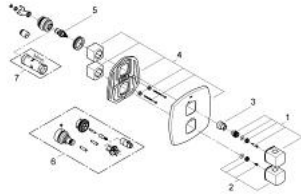

19 934 IG0 GRANDERA THERMOSTAT SHOWER MIXER

PRODUCT DESCRIPTION

- Colour: chrome/gold
- final installation set for
- GROHE Rapido T 35 500 000/35 050 000
- without concealed body
- GROHE LongLife finish
- GROHE SafeStop - safety button at 38°C
- GROHE SafeStop Plus - optional temperature limiter at 43°C included
- volume handle with EcoButton (economy button with individually adjustable economy stop)
- ceramic headparts 1/2", 180°
- GROHE FastFixation escutcheon with covered shaft sealing and covered fixing
- metal handles
- minimum pressure 1,0 bar

19 934 IG0 GRANDERA THERMOSTAT SHOWER MIXER

SPARE PARTS, June 2012 – now

2: Temperature control handle (Spare part-nr. 47934IG0)

3: Temperature limiter (Spare part-nr. 10093000)

4: Escutcheon (Spare part-nr. 47935000)

5: Ceramic headpart, 1/2" (Spare part-nr. 45346000)

5.1: O-ring $\varnothing 18.2 \times \varnothing 1.7$ (Spare part-nr. 0392400M)

6: Extension-set, 27,5 mm (Spare part-nr. 47780000)*

7: Socket spanner (Spare part-nr. 19332000)*