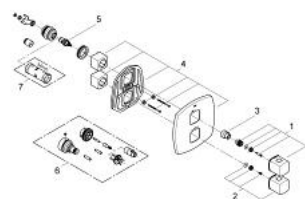

19 934 IG0 GRANDERA THERMOSTAT SHOWER MIXER

PRODUCT DESCRIPTION

- Colour: chrome/gold
- final installation set for
- GROHE Rapido T 35 500 000/35 050 000
- without concealed body
- GROHE LongLife finish
- GROHE SafeStop - safety button at 38°C
- GROHE SafeStop Plus - optional temperature limiter at 43°C included
- volume handle with FlowControl Button (button with individually adjustable stop)
- ceramic headparts 1/2", 180°
- GROHE FastFixation escutcheon with covered shaft sealing and covered fixing
- metal handles
- minimum pressure 1,0 bar

19 934 IG0 GRANDERA THERMOSTAT SHOWER MIXER

SPARE PARTS, June 2012 – now

2: Temperature control handle (Spare part-nr. 47934IG0)

3: Temperature limiter (Spare part-nr. 10093000)

4: Escutcheon (Spare part-nr. 47935000)

5: Ceramic headpart, 1/2" (Spare part-nr. 45346000)

5.1: O-ring $\varnothing 18.2 \times \varnothing 1.7$ (Spare part-nr. 0392400M)

6: Extension-set, 27,5 mm (Spare part-nr. 47780000)*

7: Socket spanner (Spare part-nr. 19332000)*