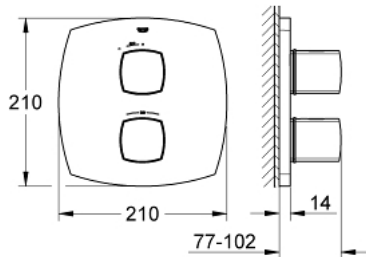

19 934 IG0 GRANDERA THERMOSTAT SHOWER MIXER

PRODUCT DESCRIPTION

- Colour: chrome/gold
- final installation set for
- GROHE Rapido T 35 500 000/35 050 000
- without concealed body
- GROHE LongLife finish
- GROHE SafeStop - safety button at 38°C
- GROHE SafeStop Plus - optional temperature limiter at 43°C included
- volume handle with EcoButton (economy button with individually adjustable economy stop)
- ceramic headparts 1/2", 180°
- GROHE FastFixation escutcheon with covered shaft sealing and covered fixing
- metal handles
- minimum pressure 1,0 bar

19 934 IG0 GRANDERA THERMOSTAT SHOWER MIXER

SPARE PARTS, June 2012 – now

2: Temperature control handle (Spare part-nr. 47934IG0)

3: Temperature limiter (Spare part-nr. 10093000)

4: Escutcheon (Spare part-nr. 47935000)

5: Ceramic headpart, 1/2" (Spare part-nr. 45346000)

5.1: O-ring $\varnothing 18.2 \times \varnothing 1.7$ (Spare part-nr. 0392400M)

6: Extension-set, 27,5 mm (Spare part-nr. 47780000)*

7: Socket spanner (Spare part-nr. 19332000)*