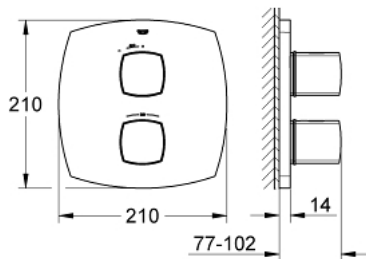

19 934 IG0 GRANDERA THERMOSTAT SHOWER MIXER

PRODUCT DESCRIPTION

- Colour: chrome/gold
- final installation set for
- GROHE Rapido T 35 500 000/35 050 000
- without concealed body
- GROHE LongLife finish
- GROHE SafeStop - safety button at 38°C
- GROHE SafeStop Plus - optional temperature limiter at 43°C included
- volume handle with FlowControl Button (button with individually adjustable stop)
- ceramic headparts 1/2", 180°
- GROHE FastFixation escutcheon with covered shaft sealing and covered fixing
- metal handles
- minimum pressure 1,0 bar

19 934 IG0 GRANDERA THERMOSTAT SHOWER MIXER

SPARE PARTS, June 2012 – now

2: Temperature control handle (Spare part-nr. 47934IG0)

3: Temperature limiter (Spare part-nr. 10093000)

4: Escutcheon (Spare part-nr. 47935000)

5: Ceramic headpart, 1/2" (Spare part-nr. 45346000)

5.1: O-ring $\varnothing 18.2 \times \varnothing 1.7$ (Spare part-nr. 0392400M)

6: Extension-set, 27,5 mm (Spare part-nr. 47780000)*

7: Socket spanner (Spare part-nr. 19332000)*