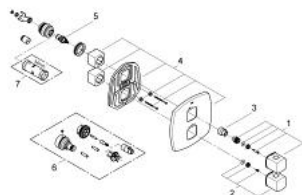

19 934 IG0 GRANDERA THERMOSTATIC SHOWER MIXER

PRODUCT DESCRIPTION

- Colour: chrome/gold
- set for final installation for
- GROHE Rapido T 35 500 000/35 050 000
- without concealed body
- GROHE LongLife finish
- GROHE SafeStop safety button at 38°C
- GROHE SafeStop Plus optional temperature limiter at 43°C included
- volume handle with GROHE EcoButton (economy button with individually adjustable economy stop)
- Carbodur ceramic headparts 1/2", 180°
- GROHE FastFixation escutcheon with covered shaft sealing and covered fixing
- metal handles
- min. recommended pressure 1.0 bar

19 934 IG0 GRANDERA THERMOSTATIC SHOWER MIXER

SPARE PARTS, 6月 2012 – now

2: Temperature control handle (Spare part-nr. 47934IG0)

3: Stop (Spare part-nr. 10093000)

4: Escutcheon (Spare part-nr. 47935000)

5: Ceramic headpart 1/2" (Spare part-nr. 45346000)

5.1: O-ring $\varnothing 18.2 \times \varnothing 1.7$ (Spare part-nr. 0392400M)

6: Extension set 27.5 mm (Spare part-nr. 47780000)*

7: Socket spanner (Spare part-nr. 19332000)*

* Optional accessories