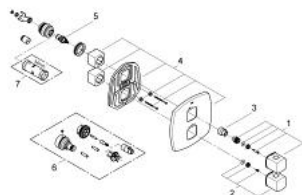

19 934 IG0 GRANDERA THERMOSTATIC SHOWER MIXER

PRODUCT DESCRIPTION

- Colour: chrome/gold
- set for final installation for
- GROHE Rapido T 35 500 000/35 050 000
- without concealed body
- GROHE LongLife finish
- GROHE SafeStop safety button at 38°C
- GROHE SafeStop Plus optional temperature limiter at 43°C included
- volume handle with FlowControl Button (button with individually adjustable stop)
- Carbodur ceramic headparts 1/2", 180°
- GROHE FastFixation escutcheon with covered shaft sealing and covered fixing
- metal handles
- min. recommended pressure 1.0 bar

19 934 IG0 GRANDERA THERMOSTATIC SHOWER MIXER

SPARE PARTS, 6月 2012 – now

2: Temperature control handle (Spare part-nr. 47934IG0)

3: Stop (Spare part-nr. 10093000)

4: Escutcheon (Spare part-nr. 47935000)

5: Ceramic headpart 1/2" (Spare part-nr. 45346000)

5.1: O-ring $\varnothing 18.2 \times \varnothing 1.7$ (Spare part-nr. 0392400M)

6: Extension set 27.5 mm (Spare part-nr. 47780000)*

7: Socket spanner (Spare part-nr. 19332000)*

* Optional accessories