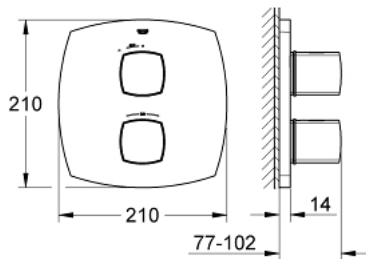

19 934 IG0 GRANDERA THERMOSTATIC SHOWER MIXER

PRODUCT DESCRIPTION

- Colour: chrome/gold
- set for final installation for
- GROHE Rapido T 35 500 000/35 050 000
- without concealed body
- GROHE LongLife finish
- GROHE SafeStop safety button at 38°C
- GROHE SafeStop Plus optional temperature limiter at 43°C included
- volume handle with GROHE EcoButton (economy button with individually adjustable economy stop)
- Carbodur ceramic headparts 1/2", 180°
- GROHE FastFixation escutcheon with covered shaft sealing and covered fixing
- metal handles
- min. recommended pressure 1.0 bar

19 934 IG0 GRANDERA THERMOSTATIC SHOWER MIXER

SPARE PARTS, 6月 2012 – now

2: Temperature control handle (Spare part-nr. 47934IG0)

3: Stop (Spare part-nr. 10093000)

4: Escutcheon (Spare part-nr. 47935000)

5: Ceramic headpart 1/2" (Spare part-nr. 45346000)

5.1: O-ring $\varnothing 18.2 \times \varnothing 1.7$ (Spare part-nr. 0392400M)

6: Extension set 27.5 mm (Spare part-nr. 47780000)*

7: Socket spanner (Spare part-nr. 19332000)*

* Optional accessories