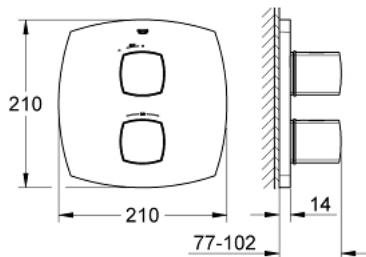

19 934 IG0 GRANDERA THERMOSTATIC SHOWER MIXER

PRODUCT DESCRIPTION

- Colour: chrome/gold
- set for final installation for
- GROHE Rapido T 35 500 000/35 050 000
- without concealed body
- GROHE LongLife finish
- GROHE SafeStop safety button at 38°C
- GROHE SafeStop Plus optional temperature limiter at 43°C included
- volume handle with FlowControl Button (button with individually adjustable stop)
- Carbodur ceramic headparts 1/2", 180°
- GROHE FastFixation escutcheon with covered shaft sealing and covered fixing
- metal handles
- min. recommended pressure 1.0 bar

19 934 IG0 GRANDERA THERMOSTATIC SHOWER MIXER

SPARE PARTS, 6月 2012 – now

2: Temperature control handle (Spare part-nr. 47934IG0)

3: Stop (Spare part-nr. 10093000)

4: Escutcheon (Spare part-nr. 47935000)

5: Ceramic headpart 1/2" (Spare part-nr. 45346000)

5.1: O-ring $\varnothing 18.2 \times \varnothing 1.7$ (Spare part-nr. 0392400M)

6: Extension set 27.5 mm (Spare part-nr. 47780000)*

7: Socket spanner (Spare part-nr. 19332000)*

* Optional accessories