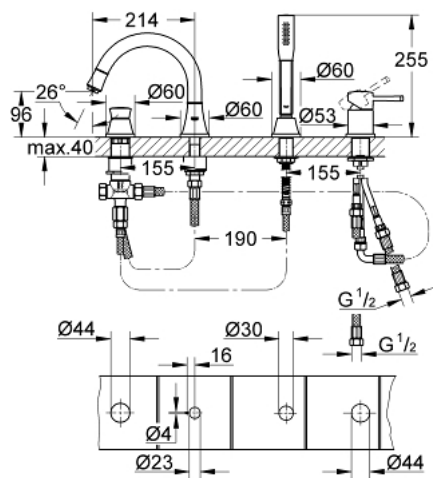

19 936 000 GRANDERA FOUR-HOLE SINGLE-LEVER BATH COMBINATION

PRODUCT DESCRIPTION

- Colour: chrome
- GROHE SilkMove 46 mm ceramic cartridge
- GROHE LongLife finish
- consisting of:
 - pre-assembled spout fixing
 - single lever mixer operating element
 - bath spout with mousseur and diverter bath/shower
 - Grandera hand shower 7.6 l
 - metal shower hose 1500 mm
 - flexible connection hoses
 - connection for shower hose
 - protected against backflow
 - can be used with baseframe 29 037 000 (please order separately)
 - min. recommended pressure 1.0 bar

19 936 000 GRANDERA FOUR-HOLE SINGLE-LEVER BATH COMBINATION

SPARE PARTS, 4月 2019 – now

- 1: Lever (Spare part-nr. 46833000)
- 2: Cartridge (Spare part-nr. 46048000)
- 3: Diverter knob (Spare part-nr. 48216000)
- 4: Diverter (Spare part-nr. 45443000)
- 4.1: Sealing washer $\varnothing 6 \times \varnothing 2$ (Spare part-nr. 0128300M)
- 4.2: Sealing washer (Spare part-nr. 0120500M)
- 5: Replacement kit for shank fastening (Spare part-nr. 45444000)
- 6: Non-return valve (Spare part-nr. 08565000)
- 7: Mousseur (Spare part-nr. 13941000)
- 8: Dirt strainer (Spare part-nr. 0700200M)
- 9: Cone nut (Spare part-nr. 08864000)
- 10: Compression spring (Spare part-nr. 00869000)
- 11: Connecting hose (Spare part-nr. 48018000)
- 12: Connecting hose (Spare part-nr. 07300000)
- 13: Connecting hose (Spare part-nr. 07227000)
- 14: Connecting hose (Spare part-nr. 48017000)
- 15: Metal shower hose (Spare part-nr. 28146000)
- 16: Temperature limiter (Spare part-nr. 46375000)*
- 17: Socket spanner (Spare part-nr. 19332000)*