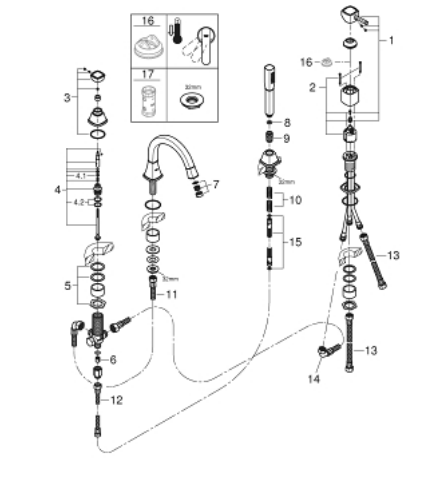

19 936 000 GRANDERA FOUR-HOLE SINGLE-LEVER BATH COMBINATION

PRODUCT DESCRIPTION

- Colour: chrome
- GROHE SilkMove 46 mm ceramic cartridge
- GROHE LongLife finish
- consisting of:
 - pre-assembled spout fixing
 - single lever mixer operating element
 - bath spout with mousseur and diverter bath/shower
 - Grandera hand shower 7.6 l
 - metal shower hose 1500 mm
 - flexible connection hoses
 - connection for shower hose
 - protected against backflow
 - can be used with baseframe 29 037 000 (please order separately)
 - min. recommended pressure 1.0 bar

19 936 000 GRANDERA FOUR-HOLE SINGLE-LEVER BATH COMBINATION

SPARE PARTS, 4月 2019 – now

- 1: Lever (Spare part-nr. 46833000)
- 2: Cartridge (Spare part-nr. 46048000)
- 3: Diverter knob (Spare part-nr. 48216000)
- 4: Diverter (Spare part-nr. 45443000)
- 4.1: Sealing washer $\varnothing 6 \times \varnothing 2$ (Spare part-nr. 0128300M)
- 4.2: Sealing washer (Spare part-nr. 0120500M)
- 5: Replacement kit for shank fastening (Spare part-nr. 45444000)
- 6: Non-return valve (Spare part-nr. 08565000)
- 7: Mousseur (Spare part-nr. 13941000)
- 8: Dirt strainer (Spare part-nr. 0700200M)
- 9: Cone nut (Spare part-nr. 08864000)
- 10: Compression spring (Spare part-nr. 00869000)
- 11: Connecting hose (Spare part-nr. 48018000)
- 12: Connecting hose (Spare part-nr. 07300000)
- 13: Connecting hose (Spare part-nr. 07227000)
- 14: Connecting hose (Spare part-nr. 48017000)
- 15: Metal shower hose (Spare part-nr. 28146000)
- 16: Temperature limiter (Spare part-nr. 46375000)*
- 17: Socket spanner (Spare part-nr. 19332000)*