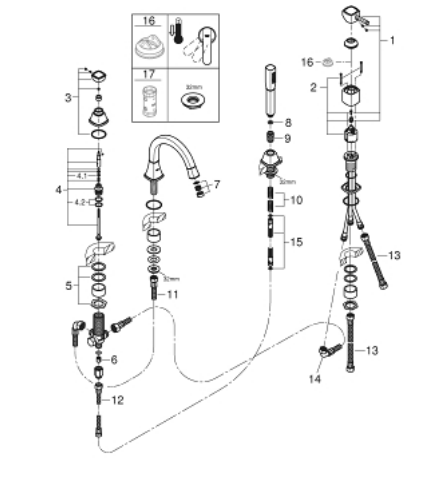

19 936 IG0 GRANDERA FOUR-HOLE SINGLE-LEVER BATH COMBINATION

SPARE PARTS, 4月 2019 – now

- 1: Lever (Spare part-nr. 46833IG0)
- 2: Cartridge (Spare part-nr. 46048000)
- 3: Diverter knob (Spare part-nr. 48216IG0)
- 4: Diverter (Spare part-nr. 45443000)
- 4.1: Sealing washer $\varnothing 6 \times \varnothing 2$ (Spare part-nr. 0128300M)
- 4.2: Sealing washer (Spare part-nr. 0120500M)
- 5: Replacement kit for shank fastening (Spare part-nr. 45444000)
- 6: Non-return valve (Spare part-nr. 08565000)
- 7: Mousseur (Spare part-nr. 13941G00)
- 8: Dirt strainer (Spare part-nr. 0700200M)
- 9: Cone nut (Spare part-nr. 08864000)
- 10: Compression spring (Spare part-nr. 00869000)
- 11: Connecting hose (Spare part-nr. 48018000)
- 12: Connecting hose (Spare part-nr. 07300000)
- 13: Connecting hose (Spare part-nr. 07227000)
- 14: Connecting hose (Spare part-nr. 48017000)
- 15: Metal shower hose (Spare part-nr. 28146000)
- 16: Temperature limiter (Spare part-nr. 46375000)*
- 17: Socket spanner (Spare part-nr. 19332000)*