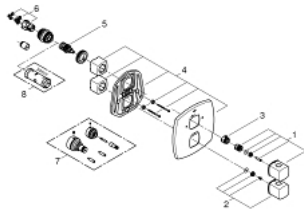

## 19 937 000 GRANDERA THERMOSTATIC SHOWER MIXER WITH INTEGRATED 2-WAY DIVERTER

### PRODUCT DESCRIPTION

- Colour: chrome
- final installation set for
- 35 500 000
- without concealed body
- GROHE LongLife finish
- GROHE SafeStop - safety button at 38°C
- GROHE SafeStop Plus - optional temperature limiter at 43°C included
- GROHE AquaDimmer with multiple function:
  - - shut off and flow control
- diverter: shower head/hand shower
- integrated FlowControl button with stop for shower
- GROHE FastFixation escutcheon with covered shaft sealing and covered fixing
- metal handles
- minimum pressure 1,0 bar

### SPARE PARTS, November 2015 – now

- 1: Shut-off handle (Spare part-nr. 47933000)
- 2: Temperature control handle (Spare part-nr. 47934000)
- 3: Stop ring (Spare part-nr. 47922000)
- 4: Escutcheon (Spare part-nr. 47937000)
- 5: Aquadimmer (Spare part-nr. 47364000)
- 6: Adapter 3/4" x 1/2" (Spare part-nr. 12701000)
- 7: Extension-set, 27,5 mm (Spare part-nr. 47781000)\*
- 8: Socket spanner (Spare part-nr. 19332000)\*