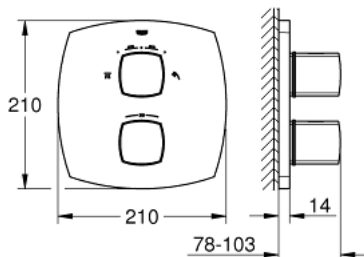

## 19 937 000 GRANDERA THERMOSTATIC SHOWER MIXER WITH INTEGRATED 2-WAY DIVERTER

### PRODUCT DESCRIPTION

- Colour: chrome
- final installation set for
- 35 500 000
- without concealed body
- GROHE LongLife finish
- GROHE SafeStop - safety button at 38°C
- GROHE SafeStop Plus - optional temperature limiter at 43°C included
- GROHE AquaDimmer with multiple function:
  - - shut off and flow control
- diverter: shower head/hand shower
- Integrated Eco-Button with Eco-Stop for shower
- GROHE FastFixation escutcheon with covered shaft sealing and covered fixing
- metal handles
- minimum pressure 1,0 bar