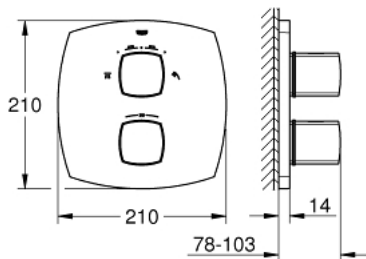

## 19 937 000 GRANDERA THERMOSTATIC SHOWER MIXER WITH INTEGRATED 2-WAY DIVERTER

### PRODUCT DESCRIPTION

- Colour: chrome
- final installation set for
- 35 500 000
- without concealed body
- GROHE LongLife finish
- GROHE SafeStop - safety button at 38°C
- GROHE SafeStop Plus - optional temperature limiter at 43°C included
- GROHE AquaDimmer with multiple function:
  - - shut off and flow control
- diverter: shower head/hand shower
- integrated FlowControl button with stop for shower
- GROHE FastFixation escutcheon with covered shaft sealing and covered fixing
- metal handles
- minimum pressure 1,0 bar