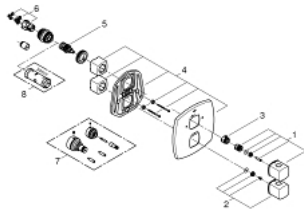

## 19 937 000 GRANDERA THERMOSTATIC SHOWER MIXER WITH INTEGRATED 2-WAY DIVERTER

### PRODUCT DESCRIPTION

- Colour: chrome
- final installation set for
- 35 500 000
- without concealed body
- GROHE LongLife finish
- GROHE SafeStop - safety button at 38°C
- GROHE SafeStop Plus - optional temperature limiter at 43°C included
- GROHE AquaDimmer with multiple function:
  - - shut off and flow control
- diverter: shower head/hand shower
- Integrated Eco-Button with Eco-Stop for shower
- GROHE FastFixation escutcheon with covered shaft sealing and covered fixing
- metal handles
- minimum pressure 1,0 bar

### SPARE PARTS, November 2015 – now

- 1: Shut-off handle (Spare part-nr. 47933000)
- 2: Temperature control handle (Spare part-nr. 47934000)
- 3: Stop ring (Spare part-nr. 47922000)
- 4: Escutcheon (Spare part-nr. 47937000)
- 5: Aquadimmer (Spare part-nr. 47364000)
- 6: Adapter 3/4" x 1/2" (Spare part-nr. 12701000)
- 7: Extension-set, 27,5 mm (Spare part-nr. 47781000)\*
- 8: Socket spanner (Spare part-nr. 19332000)\*