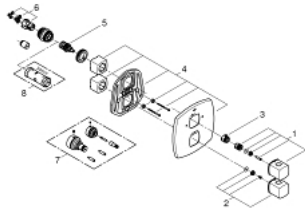

19 937 000 GRANDERA THERMOSTATIC SHOWER MIXER WITH INTEGRATED 2-WAY DIVERTER

PRODUCT DESCRIPTION

- Colour: chrome
- set for final installation for
- GROHE Rapido T 35 500 000
- without concealed body
- GROHE LongLife finish
- GROHE SafeStop safety button at 38°C
- GROHE SafeStop Plus optional temperature limiter at 43°C included
- GROHE AquaDimmer with multiple function:
 - shut off and flow control
 - diverter: shower head/hand shower
 - integrated Eco-Button with Eco-Stop for shower
- GROHE FastFixation escutcheon with covered shaft sealing and covered fixing
- metal handles
- min. recommended pressure 1.0 bar

19 937 000 GRANDERA THERMOSTATIC SHOWER MIXER WITH INTEGRATED 2-WAY DIVERTER

SPARE PARTS, 11月 2015 – now

- 1: Shut-off handle (Spare part-nr. 47933000)
- 2: Temperature control handle (Spare part-nr. 47934000)
- 3: Stop ring (Spare part-nr. 47922000)
- 4: Escutcheon (Spare part-nr. 47937000)
- 5: Aquadimmer (Spare part-nr. 47364000)
- 6: Adapter (Spare part-nr. 12701000)
- 7: Extension set 27.5 mm (Spare part-nr. 47781000)*
- 8: Socket spanner (Spare part-nr. 19332000)*