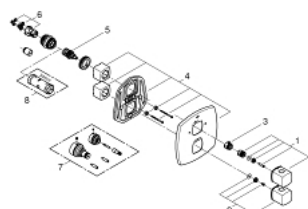

19 937 000 GRANDERA THERMOSTATIC SHOWER MIXER WITH INTEGRATED 2-WAY DIVERTER

PRODUCT DESCRIPTION

- Colour: chrome
- set for final installation for
- GROHE Rapido T 35 500 000
- without concealed body
- GROHE LongLife finish
- GROHE SafeStop safety button at 38°C
- GROHE SafeStop Plus optional temperature limiter at 43°C included
- GROHE AquaDimmer with multiple function:
 - shut off and flow control
 - diverter: shower head/hand shower
 - integrated FlowControl button with stop for shower
- GROHE FastFixation escutcheon with covered shaft sealing and covered fixing
- metal handles
- min. recommended pressure 1.0 bar

19 937 000 GRANDERA THERMOSTATIC SHOWER MIXER WITH INTEGRATED 2-WAY DIVERTER

SPARE PARTS, 11月 2015 – now

- 1: Shut-off handle (Spare part-nr. 47933000)
- 2: Temperature control handle (Spare part-nr. 47934000)
- 3: Stop ring (Spare part-nr. 47922000)
- 4: Escutcheon (Spare part-nr. 47937000)
- 5: Aquadimmer (Spare part-nr. 47364000)
- 6: Adapter (Spare part-nr. 12701000)
- 7: Extension set 27.5 mm (Spare part-nr. 47781000)*
- 8: Socket spanner (Spare part-nr. 19332000)*