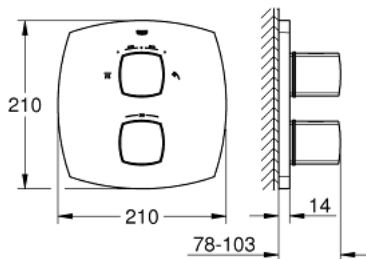

19 937 000 GRANDERA THERMOSTATIC SHOWER MIXER WITH INTEGRATED 2-WAY DIVERTER

PRODUCT DESCRIPTION

- Colour: chrome
- set for final installation for
- GROHE Rapido T 35 500 000
- without concealed body
- GROHE LongLife finish
- GROHE SafeStop safety button at 38°C
- GROHE SafeStop Plus optional temperature limiter at 43°C included
- GROHE AquaDimmer with multiple function:
 - shut off and flow control
 - diverter: shower head/hand shower
 - integrated Eco-Button with Eco-Stop for shower
- GROHE FastFixation escutcheon with covered shaft sealing and covered fixing
- metal handles
- min. recommended pressure 1.0 bar

19 937 000 GRANDERA THERMOSTATIC SHOWER MIXER WITH INTEGRATED 2-WAY DIVERTER

SPARE PARTS, 11月 2015 – now

- 1: Shut-off handle (Spare part-nr. 47933000)
- 2: Temperature control handle (Spare part-nr. 47934000)
- 3: Stop ring (Spare part-nr. 47922000)
- 4: Escutcheon (Spare part-nr. 47937000)
- 5: Aquadimmer (Spare part-nr. 47364000)
- 6: Adapter (Spare part-nr. 12701000)
- 7: Extension set 27.5 mm (Spare part-nr. 47781000)*
- 8: Socket spanner (Spare part-nr. 19332000)*