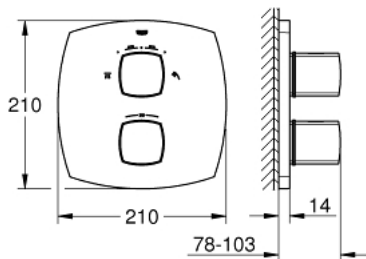

19 937 000 GRANDERA THERMOSTATIC SHOWER MIXER WITH INTEGRATED 2-WAY DIVERTER

PRODUCT DESCRIPTION

- Colour: chrome
- set for final installation for
- GROHE Rapido T 35 500 000
- without concealed body
- GROHE LongLife finish
- GROHE SafeStop safety button at 38°C
- GROHE SafeStop Plus optional temperature limiter at 43°C included
- GROHE AquaDimmer with multiple function:
 - shut off and flow control
 - diverter: shower head/hand shower
 - integrated FlowControl button with stop for shower
- GROHE FastFixation escutcheon with covered shaft sealing and covered fixing
- metal handles
- min. recommended pressure 1.0 bar

19 937 000 GRANDERA THERMOSTATIC SHOWER MIXER WITH INTEGRATED 2-WAY DIVERTER

SPARE PARTS, 11月 2015 – now

- 1: Shut-off handle (Spare part-nr. 47933000)
- 2: Temperature control handle (Spare part-nr. 47934000)
- 3: Stop ring (Spare part-nr. 47922000)
- 4: Escutcheon (Spare part-nr. 47937000)
- 5: Aquadimmer (Spare part-nr. 47364000)
- 6: Adapter (Spare part-nr. 12701000)
- 7: Extension set 27.5 mm (Spare part-nr. 47781000)*
- 8: Socket spanner (Spare part-nr. 19332000)*