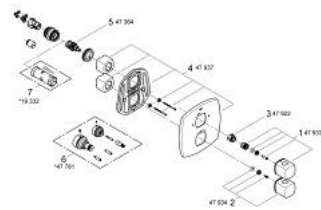

## 19 937 IG0 GRANDERA THERMOSTATIC SHOWER MIXER WITH INTEGRATED 2-WAY DIVERTER

### PRODUCT DESCRIPTION

- Colour: chrome/gold
- final installation set for
- 35 500 000
- without concealed body
- GROHE LongLife finish
- GROHE SafeStop - safety button at 38°C
- GROHE SafeStop Plus - optional temperature limiter at 43°C included
- GROHE AquaDimmer with multiple function:
  - - shut off and flow control
- diverter: shower head/hand shower
- integrated FlowControl button with stop for shower
- GROHE FastFixation escutcheon with covered shaft sealing and covered fixing
- metal handles
- minimum pressure 1,0 bar

### SPARE PARTS, June 2012 – now

- 1: Handle (Spare part-nr. 479331G0)
- 2: Temperature control handle (Spare part-nr. 479341G0)
- 3: Stop ring (Spare part-nr. 47922000)
- 4: Escutcheon (Spare part-nr. 47937000)
- 5: Aquadimmer (Spare part-nr. 47364000)
- 6: Extension-set, 27,5 mm (Spare part-nr. 47781000)\*
- 7: Socket spanner (Spare part-nr. 19332000)\*