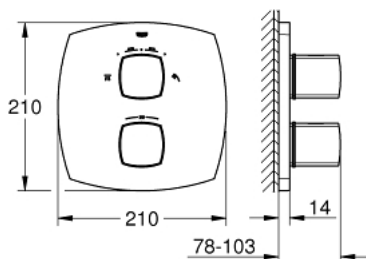

## 19 937 IG0 GRANDERA THERMOSTATIC SHOWER MIXER WITH INTEGRATED 2-WAY DIVERTER

### PRODUCT DESCRIPTION

- Colour: chrome/gold
- final installation set for
- 35 500 000
- without concealed body
- GROHE LongLife finish
- GROHE SafeStop - safety button at 38°C
- GROHE SafeStop Plus - optional temperature limiter at 43°C included
- GROHE AquaDimmer with multiple function:
  - - shut off and flow control
- diverter: shower head/hand shower
- integrated FlowControl button with stop for shower
- GROHE FastFixation escutcheon with covered shaft sealing and covered fixing
- metal handles
- minimum pressure 1,0 bar