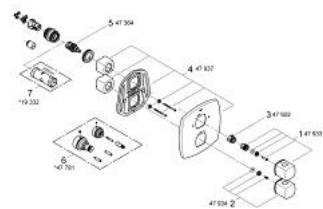

19 937 IG0 GRANDERA THERMOSTATIC SHOWER MIXER WITH INTEGRATED 2-WAY DIVERTER

PRODUCT DESCRIPTION

- Colour: chrome/gold
- set for final installation for
- GROHE Rapido T 35 500 000
- without concealed body
- GROHE LongLife finish
- GROHE SafeStop safety button at 38°C
- GROHE SafeStop Plus optional temperature limiter at 43°C included
- GROHE AquaDimmer with multiple function:
 - shut off and flow control
 - diverter: shower head/hand shower
 - integrated FlowControl button with stop for shower
- GROHE FastFixation escutcheon with covered shaft sealing and covered fixing
- metal handles
- min. recommended pressure 1.0 bar

19 937 IG0 GRANDERA THERMOSTATIC SHOWER MIXER WITH INTEGRATED 2-WAY DIVERTER

SPARE PARTS, 6月 2012 – now

- 1: Handle (Spare part-nr. 47933IG0)
- 2: Temperature control handle (Spare part-nr. 47934IG0)
- 3: Stop ring (Spare part-nr. 47922000)
- 4: Escutcheon (Spare part-nr. 47937000)
- 5: Aquadimmer (Spare part-nr. 47364000)
- 6: Extension set 27.5 mm (Spare part-nr. 47781000)*
- 7: Socket spanner (Spare part-nr. 19332000)*