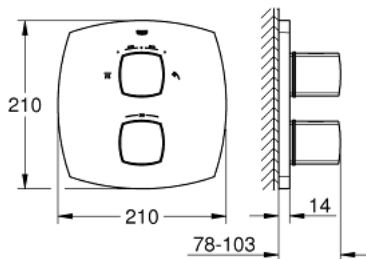

19 937 IG0 GRANDERA THERMOSTATIC SHOWER MIXER WITH INTEGRATED 2-WAY DIVERTER

PRODUCT DESCRIPTION

- Colour: chrome/gold
- set for final installation for
- GROHE Rapido T 35 500 000
- without concealed body
- GROHE LongLife finish
- GROHE SafeStop safety button at 38°C
- GROHE SafeStop Plus optional temperature limiter at 43°C included
- GROHE AquaDimmer with multiple function:
- shut off and flow control
- diverter: shower head/hand shower
- integrated Eco-Button with Eco-Stop for shower
- GROHE FastFixation escutcheon with covered shaft sealing and covered fixing
- metal handles
- min. recommended pressure 1.0 bar

19 937 IG0 GRANDERA THERMOSTATIC SHOWER MIXER WITH INTEGRATED 2-WAY DIVERTER

SPARE PARTS, 6月 2012 – now

- 1: Handle (Spare part-nr. 47933IG0)
- 2: Temperature control handle (Spare part-nr. 47934IG0)
- 3: Stop ring (Spare part-nr. 47922000)
- 4: Escutcheon (Spare part-nr. 47937000)
- 5: Aquadimmer (Spare part-nr. 47364000)
- 6: Extension set 27.5 mm (Spare part-nr. 47781000)*
- 7: Socket spanner (Spare part-nr. 19332000)*