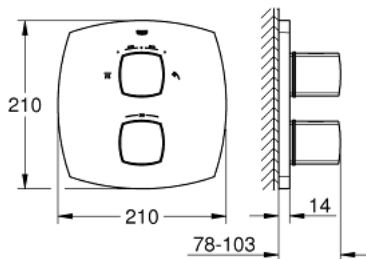

19 937 IG0 GRANDERA THERMOSTATIC SHOWER MIXER WITH INTEGRATED 2-WAY DIVERTER

PRODUCT DESCRIPTION

- Colour: chrome/gold
- set for final installation for
- GROHE Rapido T 35 500 000
- without concealed body
- GROHE LongLife finish
- GROHE SafeStop safety button at 38°C
- GROHE SafeStop Plus optional temperature limiter at 43°C included
- GROHE AquaDimmer with multiple function:
 - shut off and flow control
 - diverter: shower head/hand shower
 - integrated FlowControl button with stop for shower
- GROHE FastFixation escutcheon with covered shaft sealing and covered fixing
- metal handles
- min. recommended pressure 1.0 bar

19 937 IG0 GRANDERA THERMOSTATIC SHOWER MIXER WITH INTEGRATED 2-WAY DIVERTER

SPARE PARTS, 6月 2012 – now

- 1: Handle (Spare part-nr. 47933IG0)
- 2: Temperature control handle (Spare part-nr. 47934IG0)
- 3: Stop ring (Spare part-nr. 47922000)
- 4: Escutcheon (Spare part-nr. 47937000)
- 5: Aquadimmer (Spare part-nr. 47364000)
- 6: Extension set 27.5 mm (Spare part-nr. 47781000)*
- 7: Socket spanner (Spare part-nr. 19332000)*