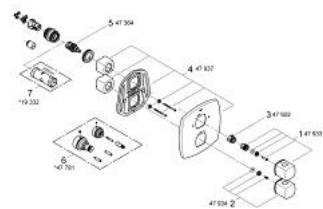

19 937 IG0 GRANDERA THERMOSTATIC SHOWER MIXER WITH INTEGRATED 2-WAY DIVERTER

PRODUCT DESCRIPTION

- Colour: chrome/gold
- set for final installation for
- GROHE Rapido T 35 500 000
- without concealed body
- GROHE LongLife finish
- GROHE SafeStop safety button at 38°C
- GROHE SafeStop Plus optional temperature limiter at 43°C included
- GROHE AquaDimmer with multiple function:
- shut off and flow control
- diverter: shower head/hand shower
- integrated Eco-Button with Eco-Stop for shower
- GROHE FastFixation escutcheon with covered shaft sealing and covered fixing
- metal handles
- min. recommended pressure 1.0 bar

19 937 IG0 GRANDERA THERMOSTATIC SHOWER MIXER WITH INTEGRATED 2-WAY DIVERTER

SPARE PARTS, 6月 2012 – now

- 1: Handle (Spare part-nr. 47933IG0)
- 2: Temperature control handle (Spare part-nr. 47934IG0)
- 3: Stop ring (Spare part-nr. 47922000)
- 4: Escutcheon (Spare part-nr. 47937000)
- 5: Aquadimmer (Spare part-nr. 47364000)
- 6: Extension set 27.5 mm (Spare part-nr. 47781000)*
- 7: Socket spanner (Spare part-nr. 19332000)*