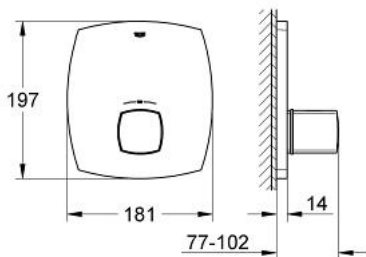

## 19 941 000 GRANDERA THERMOSTAT FOR BATH AND/OR SHOWER

### PRODUCT DESCRIPTION

- Colour: chrome
- final installation set for 35 500 000
- without concealed body
- GROHE LongLife finish
- GROHE SafeStop - safety button at 38°C
- GROHE SafeStop Plus - optional temperature limiter at 43°C included
- GROHE FastFixation escutcheon with covered shaft sealing and covered fixing
- metal handles