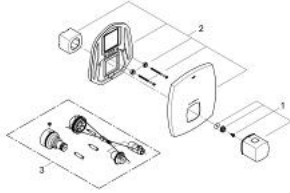

19 941 000 GRANDERA CENTRAL THERMOSTATIC MIXER

PRODUCT DESCRIPTION

- Colour: chrome
- set for final installation for
- GROHE Rapido T 35 500 000
- without concealed body
- GROHE LongLife finish
- GROHE SafeStop safety button at 38°C
- GROHE SafeStop Plus optional temperature limiter at 43°C included
- GROHE FastFixation escutcheon with covered shaft sealing and covered fixing
- metal handles

19 941 000 GRANDERA CENTRAL THERMOSTATIC MIXER

SPARE PARTS, 6月 2012 – now

1: Temperature control handle (Spare part-nr. 47934000)

2: Escutcheon (Spare part-nr. 47936000)

3: Extension set 27.5 mm (Spare part-nr. 47780000)*