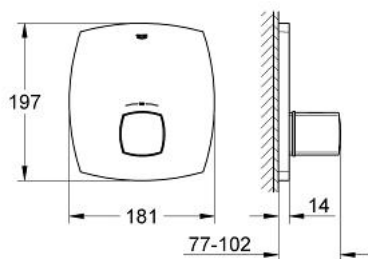

19 941 000 GRANDERA CENTRAL THERMOSTATIC MIXER

PRODUCT DESCRIPTION

- Colour: chrome
- set for final installation for
- GROHE Rapido T 35 500 000
- without concealed body
- GROHE LongLife finish
- GROHE SafeStop safety button at 38°C
- GROHE SafeStop Plus optional temperature limiter at 43°C included
- GROHE FastFixation escutcheon with covered shaft sealing and covered fixing
- metal handles

19 941 000 GRANDERA CENTRAL THERMOSTATIC MIXER

SPARE PARTS, 6月 2012 – now

1: Temperature control handle (Spare part-nr. 47934000)

2: Escutcheon (Spare part-nr. 47936000)

3: Extension set 27.5 mm (Spare part-nr. 47780000)*