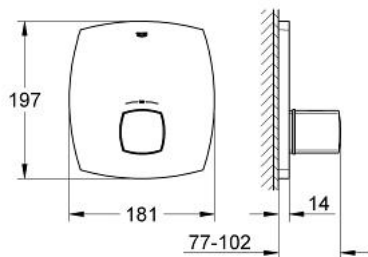

19 941 IG0 GRANDERA THERMOSTAT FOR BATH AND/OR SHOWER

PRODUCT DESCRIPTION

- Colour: chrome/gold
- final installation set for 35 500 000
- without concealed body
- GROHE LongLife finish
- GROHE SafeStop - safety button at 38°C
- GROHE SafeStop Plus - optional temperature limiter at 43°C included
- GROHE FastFixation escutcheon with covered shaft sealing and covered fixing
- metal handles