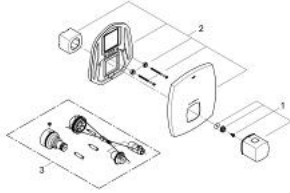

19 941 IG0 GRANDERA CENTRAL THERMOSTATIC MIXER

PRODUCT DESCRIPTION

- Colour: chrome/gold
- set for final installation for
- GROHE Rapido T 35 500 000
- without concealed body
- GROHE LongLife finish
- GROHE SafeStop safety button at 38°C
- GROHE SafeStop Plus optional temperature limiter at 43°C included
- GROHE FastFixation escutcheon with covered shaft sealing and covered fixing
- metal handles

19 941 IG0 GRANDERA CENTRAL THERMOSTATIC MIXER

SPARE PARTS, 6月 2012 – now

1: Temperature control handle (Spare part-nr. 47934IG0)

2: Escutcheon (Spare part-nr. 47936000)

3: Extension set 27.5 mm (Spare part-nr. 47780000)*