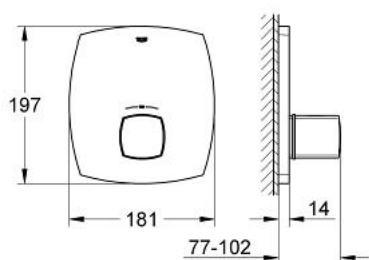

19 941 IG0 GRANDERA CENTRAL THERMOSTATIC MIXER

PRODUCT DESCRIPTION

- Colour: chrome/gold
- set for final installation for
- GROHE Rapido T 35 500 000
- without concealed body
- GROHE LongLife finish
- GROHE SafeStop safety button at 38°C
- GROHE SafeStop Plus optional temperature limiter at 43°C included
- GROHE FastFixation escutcheon with covered shaft sealing and covered fixing
- metal handles

19 941 IG0 GRANDERA CENTRAL THERMOSTATIC MIXER

SPARE PARTS, 6月 2012 – now

1: Temperature control handle (Spare part-nr. 47934IG0)

2: Escutcheon (Spare part-nr. 47936000)

3: Extension set 27.5 mm (Spare part-nr. 47780000)*