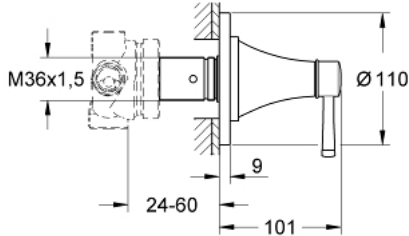

19 942 000 GRANDERA 5-WAY DIVERTER

PRODUCT DESCRIPTION

- Colour: chrome
- final installation set for
- 29 714 000
- without concealed body
- GROHE LongLife finish
- minimum pressure 1,0 bar

19 942 000 GRANDERA 5-WAY DIVERTER

SPARE PARTS, June 2012 – now

1: Handle (Spare part-nr. 48215000)

2: Extension (Spare part-nr. 45439000)