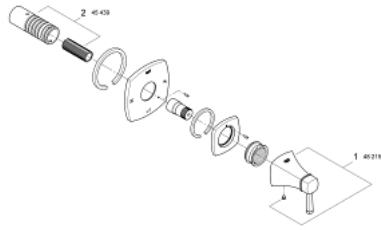

19 942 000 GRANDERA 5-WAY DIVERTER

PRODUCT DESCRIPTION

- Colour: chrome
- final installation set for
- 29 714 000
- without concealed body
- GROHE LongLife finish
- minimum pressure 1,0 bar

19 942 000 GRANDERA 5-WAY DIVERTER

SPARE PARTS, June 2012 – now

1: Handle (Spare part-nr. 48215000)

2: Extension (Spare part-nr. 45439000)