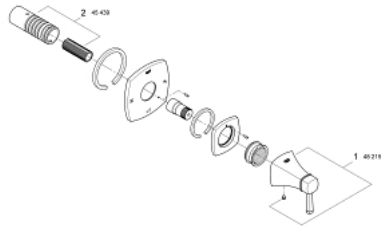

19 942 000 **GRANDERA 5-WAY DIVERTER**

PRODUCT DESCRIPTION

- Colour: chrome
- set for final installation for
- 29 714 000
- without concealed body
- GROHE LongLife finish
- min. recommended pressure 1.0 bar

19 942 000 **GRANDERA 5-WAY DIVERTER**

SPARE PARTS, 6月 2012 – now

1: Handle (Spare part-nr. 48215000)

2: Extension (Spare part-nr. 45439000)