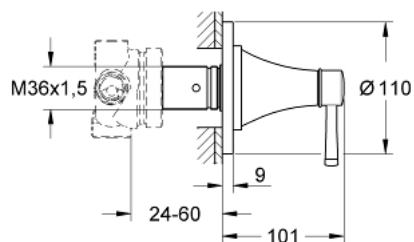

19 942 000 **GRANDERA 5-WAY DIVERTER**

PRODUCT DESCRIPTION

- Colour: chrome
- set for final installation for
- 29 714 000
- without concealed body
- GROHE LongLife finish
- min. recommended pressure 1.0 bar

19 942 000 **GRANDERA 5-WAY DIVERTER**

SPARE PARTS, 6月 2012 – now

1: Handle (Spare part-nr. 48215000)

2: Extension (Spare part-nr. 45439000)