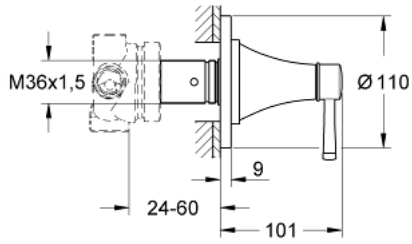

19 942 IG0 GRANDERA 5-WAY DIVERTER

PRODUCT DESCRIPTION

- Colour: chrome/gold
- final installation set for
 - 29 708 000
 - 29 714 000
- without concealed body
- GROHE LongLife finish
- minimum pressure 1,0 bar

19 942 IG0 GRANDERA 5-WAY DIVERTER

SPARE PARTS, June 2012 – now

1: Handle (Spare part-nr. 48215IG0)

2: Extension (Spare part-nr. 45439000)