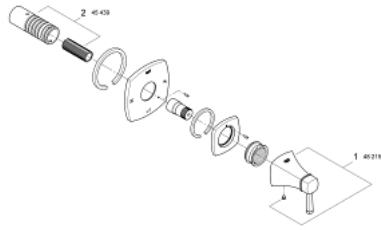

19 942 IG0 GRANDERA 5-WAY DIVERTER

PRODUCT DESCRIPTION

- Colour: chrome/gold
- final installation set for
 - 29 708 000
 - 29 714 000
- without concealed body
- GROHE LongLife finish
- minimum pressure 1,0 bar

19 942 IG0 GRANDERA 5-WAY DIVERTER

SPARE PARTS, June 2012 – now

1: Handle (Spare part-nr. 48215IG0)

2: Extension (Spare part-nr. 45439000)