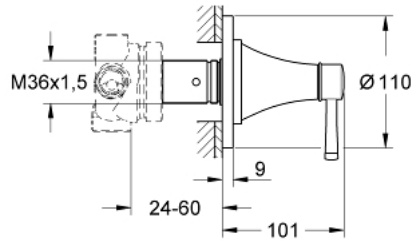

19 942 IG0 GRANDERA 5-WAY DIVERTER

PRODUCT DESCRIPTION

- Colour: chrome/gold
- set for final installation for
- 29 708 000
- 29 714 000
- without concealed body
- GROHE LongLife finish
- min. recommended pressure 1.0 bar

19 942 IG0 GRANDERA 5-WAY DIVERTER

SPARE PARTS, 6月 2012 – now

1: Handle (Spare part-nr. 48215IG0)

2: Extension (Spare part-nr. 45439000)