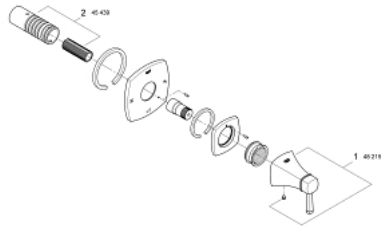

19 942 IG0 GRANDERA 5-WAY DIVERTER

PRODUCT DESCRIPTION

- Colour: chrome/gold
- set for final installation for
- 29 708 000
- 29 714 000
- without concealed body
- GROHE LongLife finish
- min. recommended pressure 1.0 bar

19 942 IG0 GRANDERA 5-WAY DIVERTER

SPARE PARTS, 6月 2012 – now

1: Handle (Spare part-nr. 48215IG0)

2: Extension (Spare part-nr. 45439000)