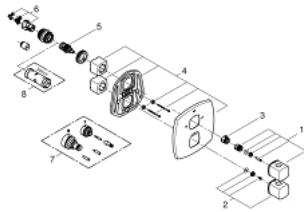

19 948 000 GRANDERA THERMOSTATIC BATH MIXER WITH INTEGRATED 2-WAY DIVERTER

SPARE PARTS, November 2015 – now

- 1: Shut-off handle (Spare part-nr. 47933000)
- 2: Temperature control handle (Spare part-nr. 47934000)
- 3: Stop ring (Spare part-nr. 47922000)
- 4: Escutcheon (Spare part-nr. 47932000)
- 5: Aquadimmer (Spare part-nr. 47364000)
- 6: Adapter 3/4" x 1/2" (Spare part-nr. 12701000)
- 7: Extension-set, 27,5 mm (Spare part-nr. 47781000)*
- 8: Socket spanner (Spare part-nr. 19332000)*

* Optional accessories

19 948 000 GRANDERA THERMOSTATIC BATH MIXER WITH INTEGRATED 2-WAY DIVERTER

SPARE PARTS, September 2012 – November 2015

- 1: Shut-off handle (Spare part-nr. 47933000)
- 2: Temperature control handle (Spare part-nr. 47934000)
- 3: Stop ring (Spare part-nr. 47922000)
- 4: Escutcheon (Spare part-nr. 47932000)
- 5: Aquadimmer (Spare part-nr. 47364000)
- 6: Extension-set, 27,5 mm (Spare part-nr. 47781000)*
- 7: Socket spanner (Spare part-nr. 19332000)*