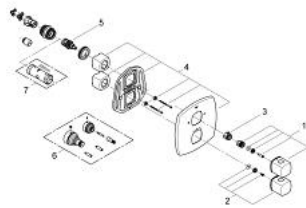

19 948 000 GRANDERA THERMOSTATIC BATH MIXER WITH INTEGRATED 2-WAY DIVERTER

SPARE PARTS, November 2015 – now

- 1: Shut-off handle (Spare part-nr. 47933000)
- 2: Temperature control handle (Spare part-nr. 47934000)
- 3: Stop ring (Spare part-nr. 47922000)
- 4: Escutcheon (Spare part-nr. 47932000)
- 5: Aquadimmer (Spare part-nr. 47364000)
- 6: Adapter 3/4" x 1/2" (Spare part-nr. 12701000)
- 7: Extension-set, 27,5 mm (Spare part-nr. 47781000)*
- 8: Socket spanner (Spare part-nr. 19332000)*

* Optional accessories

19 948 000 GRANDERA THERMOSTATIC BATH MIXER WITH INTEGRATED 2-WAY DIVERTER

SPARE PARTS, September 2012 – November 2015

- 1: Shut-off handle (Spare part-nr. 47933000)
- 2: Temperature control handle (Spare part-nr. 47934000)
- 3: Stop ring (Spare part-nr. 47922000)
- 4: Escutcheon (Spare part-nr. 47932000)
- 5: Aquadimmer (Spare part-nr. 47364000)
- 6: Extension-set, 27,5 mm (Spare part-nr. 47781000)*
- 7: Socket spanner (Spare part-nr. 19332000)*