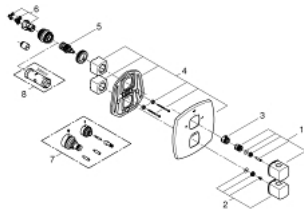

19 948 000 GRANDERA THERMOSTATIC BATH MIXER WITH INTEGRATED 2-WAY DIVERTER

PRODUCT DESCRIPTION

- Colour: chrome
- final installation set for
- 35 500 000
- without concealed body
- GROHE LongLife finish
- GROHE SafeStop - safety button at 38°C
- GROHE SafeStop Plus - optional temperature limiter at 43°C included
- GROHE AquaDimmer with multiple function:
 - - shut off and flow control
- diverter: hand shower/bath spout
- integrated FlowControl button with stop for shower
- GROHE FastFixation escutcheon with covered shaft sealing and covered fixing
- metal handles

19 948 000 GRANDERA THERMOSTATIC BATH MIXER WITH INTEGRATED 2-WAY DIVERTER

SPARE PARTS, November 2015 – now

- 1: Shut-off handle (Spare part-nr. 47933000)
- 2: Temperature control handle (Spare part-nr. 47934000)
- 3: Stop ring (Spare part-nr. 47922000)
- 4: Escutcheon (Spare part-nr. 47932000)
- 5: Aquadimmer (Spare part-nr. 47364000)
- 6: Adapter 3/4" x 1/2" (Spare part-nr. 12701000)
- 7: Extension-set, 27,5 mm (Spare part-nr. 47781000)*
- 8: Socket spanner (Spare part-nr. 19332000)*