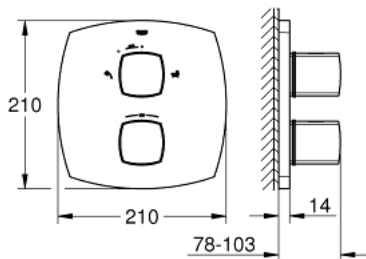

19 948 000 GRANDERA THERMOSTATIC BATH MIXER WITH INTEGRATED 2-WAY DIVERTER

PRODUCT DESCRIPTION

- Colour: chrome
- final installation set for
- 35 500 000
- without concealed body
- GROHE LongLife finish
- GROHE SafeStop - safety button at 38°C
- GROHE SafeStop Plus - optional temperature limiter at 43°C included
- GROHE AquaDimmer with multiple function:
 - - shut off and flow control
- diverter: hand shower/bath spout
- Integrated Eco-Button with Eco-Stop for shower
- GROHE FastFixation escutcheon with covered shaft sealing and covered fixing
- metal handles

19 948 000 GRANDERA THERMOSTATIC BATH MIXER WITH INTEGRATED 2-WAY DIVERTER

SPARE PARTS, November 2015 – now

1: Shut-off handle (Spare part-nr. 47933000)

2: Temperature control handle (Spare part-nr. 47934000)