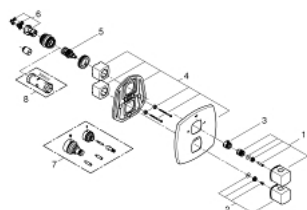

19 948 000 GRANDERA THERMOSTATIC BATH MIXER WITH INTEGRATED 2-WAY DIVERTER

PRODUCT DESCRIPTION

- Colour: chrome
- final installation set for
- 35 500 000
- without concealed body
- GROHE LongLife finish
- GROHE SafeStop - safety button at 38°C
- GROHE SafeStop Plus - optional temperature limiter at 43°C included
- GROHE AquaDimmer with multiple function:
 - - shut off and flow control
- diverter: hand shower/bath spout
- Integrated Eco-Button with Eco-Stop for shower
- GROHE FastFixation escutcheon with covered shaft sealing and covered fixing
- metal handles

19 948 000 GRANDERA THERMOSTATIC BATH MIXER WITH INTEGRATED 2-WAY DIVERTER

SPARE PARTS, November 2015 – now

1: Shut-off handle (Spare part-nr. 47933000)

2: Temperature control handle (Spare part-nr. 47934000)

3: Stop ring (Spare part-nr. 47922000)

4: Escutcheon (Spare part-nr. 47932000)

5: Aquadimmer (Spare part-nr. 47364000)

6: Adapter 3/4" x 1/2" (Spare part-nr. 12701000)

7: Extension-set, 27,5 mm (Spare part-nr. 47781000)*