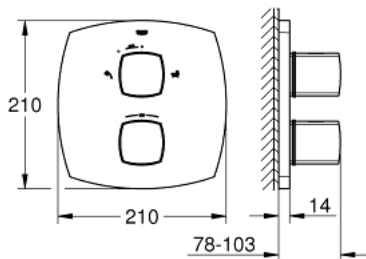

19 948 000 GRANDERA THERMOSTATIC BATH MIXER WITH INTEGRATED 2-WAY DIVERTER

PRODUCT DESCRIPTION

- Colour: chrome
- final installation set for
- 35 500 000
- without concealed body
- GROHE LongLife finish
- GROHE SafeStop - safety button at 38°C
- GROHE SafeStop Plus - optional temperature limiter at 43°C included
- GROHE AquaDimmer with multiple function:
 - - shut off and flow control
- diverter: hand shower/bath spout
- integrated FlowControl button with stop for shower
- GROHE FastFixation escutcheon with covered shaft sealing and covered fixing
- metal handles

19 948 000 GRANDERA THERMOSTATIC BATH MIXER WITH INTEGRATED 2-WAY DIVERTER

SPARE PARTS, November 2015 – now

- 1: Shut-off handle (Spare part-nr. 47933000)
- 2: Temperature control handle (Spare part-nr. 47934000)
- 3: Stop ring (Spare part-nr. 47922000)
- 4: Escutcheon (Spare part-nr. 47932000)
- 5: Aquadimmer (Spare part-nr. 47364000)
- 6: Adapter 3/4" x 1/2" (Spare part-nr. 12701000)
- 7: Extension-set, 27,5 mm (Spare part-nr. 47781000)*
- 8: Socket spanner (Spare part-nr. 19332000)*