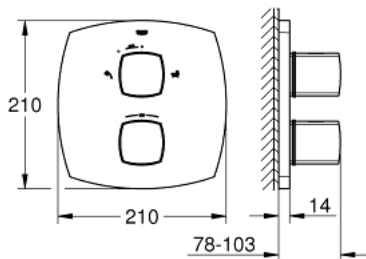

## 19 948 000 GRANDERA THERMOSTATIC BATH MIXER WITH INTEGRATED 2-WAY DIVERTER

### PRODUCT DESCRIPTION

- Colour: chrome
- final installation set for
- 35 500 000
- without concealed body
- GROHE LongLife finish
- GROHE SafeStop - safety button at 38°C
- GROHE SafeStop Plus - optional temperature limiter at 43°C included
- GROHE AquaDimmer with multiple function:
  - - shut off and flow control
- diverter: hand shower/bath spout
- integrated FlowControl button with stop for shower
- GROHE FastFixation escutcheon with covered shaft sealing and covered fixing
- metal handles