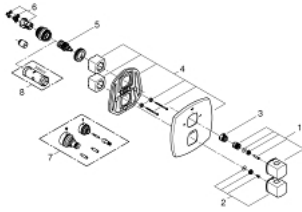

## 19 948 000 GRANDERA THERMOSTATIC BATH MIXER WITH INTEGRATED 2-WAY DIVERTER

### PRODUCT DESCRIPTION

- Colour: chrome
- final installation set for
- 35 500 000
- without concealed body
- GROHE LongLife finish
- GROHE SafeStop - safety button at 38°C
- GROHE SafeStop Plus - optional temperature limiter at 43°C included
- GROHE AquaDimmer with multiple function:
  - - shut off and flow control
- diverter: hand shower/bath spout
- integrated FlowControl button with stop for shower
- GROHE FastFixation escutcheon with covered shaft sealing and covered fixing
- metal handles

### SPARE PARTS, November 2015 – now

- 1: Shut-off handle (Spare part-nr. 47933000)
- 2: Temperature control handle (Spare part-nr. 47934000)
- 3: Stop ring (Spare part-nr. 47922000)
- 4: Escutcheon (Spare part-nr. 47932000)
- 5: Aquadimmer (Spare part-nr. 47364000)
- 6: Adapter 3/4" x 1/2" (Spare part-nr. 12701000)
- 7: Extension-set, 27,5 mm (Spare part-nr. 47781000)\*
- 8: Socket spanner (Spare part-nr. 19332000)\*