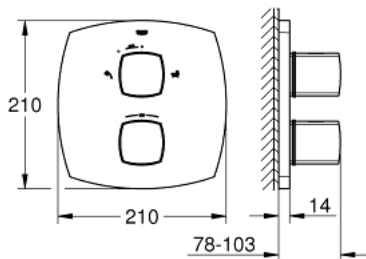

19 948 000 GRANDERA THERMOSTATIC BATH MIXER WITH INTEGRATED 2-WAY DIVERTER

PRODUCT DESCRIPTION

- Colour: chrome
- set for final installation for
- GROHE Rapido T 35 500 000
- without concealed body
- GROHE LongLife finish
- GROHE SafeStop safety button at 38°C
- GROHE SafeStop Plus optional temperature limiter at 43°C included
- GROHE AquaDimmer with multiple function:
 - shut off and flow control
 - diverter: hand shower/bath spout
 - integrated Eco-Button with Eco-Stop for shower
- GROHE FastFixation escutcheon with covered shaft sealing and covered fixing
- metal handles

19 948 000 GRANDERA THERMOSTATIC BATH MIXER WITH INTEGRATED 2-WAY DIVERTER

SPARE PARTS, 11月 2015 – now

- 1: Shut-off handle (Spare part-nr. 47933000)
- 2: Temperature control handle (Spare part-nr. 47934000)
- 3: Stop ring (Spare part-nr. 47922000)
- 4: Escutcheon (Spare part-nr. 47932000)
- 5: Aquadimmer (Spare part-nr. 47364000)
- 6: Adapter (Spare part-nr. 12701000)
- 7: Extension set 27.5 mm (Spare part-nr. 47781000)*
- 8: Socket spanner (Spare part-nr. 19332000)*