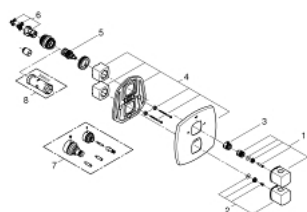

## 19 948 000 GRANDERA THERMOSTATIC BATH MIXER WITH INTEGRATED 2-WAY DIVERTER

### PRODUCT DESCRIPTION

- Colour: chrome
- set for final installation for
- GROHE Rapido T 35 500 000
- without concealed body
- GROHE LongLife finish
- GROHE SafeStop safety button at 38°C
- GROHE SafeStop Plus optional temperature limiter at 43°C included
- GROHE AquaDimmer with multiple function:
  - shut off and flow control
  - diverter: hand shower/bath spout
  - integrated FlowControl button with stop for shower
- GROHE FastFixation escutcheon with covered shaft sealing and covered fixing
- metal handles

### SPARE PARTS, 11月 2015 – now

- 1: Shut-off handle (Spare part-nr. 47933000)
- 2: Temperature control handle (Spare part-nr. 47934000)
- 3: Stop ring (Spare part-nr. 47922000)
- 4: Escutcheon (Spare part-nr. 47932000)
- 5: Aquadimmer (Spare part-nr. 47364000)
- 6: Adapter (Spare part-nr. 12701000)
- 7: Extension set 27.5 mm (Spare part-nr. 47781000)\*
- 8: Socket spanner (Spare part-nr. 19332000)\*