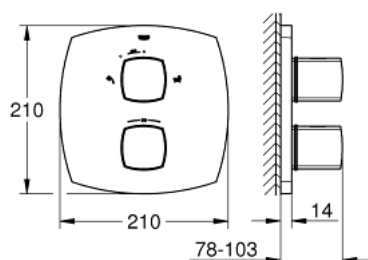

## 19 948 000 GRANDERA THERMOSTATIC BATH MIXER WITH INTEGRATED 2-WAY DIVERTER

### PRODUCT DESCRIPTION

- Colour: chrome
- set for final installation for
- GROHE Rapido T 35 500 000
- without concealed body
- GROHE LongLife finish
- GROHE SafeStop safety button at 38°C
- GROHE SafeStop Plus optional temperature limiter at 43°C included
- GROHE AquaDimmer with multiple function:
  - shut off and flow control
  - diverter: hand shower/bath spout
  - integrated FlowControl button with stop for shower
- GROHE FastFixation escutcheon with covered shaft sealing and covered fixing
- metal handles