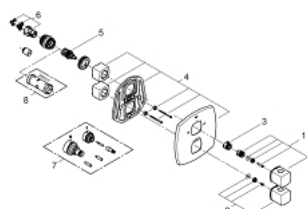

19 948 000 GRANDERA THERMOSTATIC BATH MIXER WITH INTEGRATED 2-WAY DIVERTER

PRODUCT DESCRIPTION

- Colour: chrome
- set for final installation for
- GROHE Rapido T 35 500 000
- without concealed body
- GROHE LongLife finish
- GROHE SafeStop safety button at 38°C
- GROHE SafeStop Plus optional temperature limiter at 43°C included
- GROHE AquaDimmer with multiple function:
 - shut off and flow control
 - diverter: hand shower/bath spout
 - integrated Eco-Button with Eco-Stop for shower
- GROHE FastFixation escutcheon with covered shaft sealing and covered fixing
- metal handles

19 948 000 GRANDERA THERMOSTATIC BATH MIXER WITH INTEGRATED 2-WAY DIVERTER

SPARE PARTS, 11月 2015 – now

- 1: Shut-off handle (Spare part-nr. 47933000)
- 2: Temperature control handle (Spare part-nr. 47934000)
- 3: Stop ring (Spare part-nr. 47922000)
- 4: Escutcheon (Spare part-nr. 47932000)
- 5: Aquadimmer (Spare part-nr. 47364000)
- 6: Adapter (Spare part-nr. 12701000)
- 7: Extension set 27.5 mm (Spare part-nr. 47781000)*
- 8: Socket spanner (Spare part-nr. 19332000)*