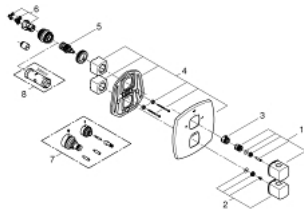

19 948 IG0 GRANDERA THERMOSTATIC BATH MIXER WITH INTEGRATED 2-WAY DIVERTER

PRODUCT DESCRIPTION

- Colour: chrome/gold
- final installation set for
- 35 500 000
- without concealed body
- GROHE LongLife finish
- GROHE SafeStop - safety button at 38°C
- GROHE SafeStop Plus - optional temperature limiter at 43°C included
- GROHE AquaDimmer with multiple function:
 - - shut off and flow control
- diverter: hand shower/bath spout
- FlowControl Button - One-button switch to full water flow
- FastFixation escutcheon with covered shaft sealing and covered fixing
- metal handles

19 948 IG0 GRANDERA THERMOSTATIC BATH MIXER WITH INTEGRATED 2-WAY DIVERTER

SPARE PARTS, November 2015 – now

- 1: Handle (Spare part-nr. 479331G0)
- 2: Temperature control handle (Spare part-nr. 479341G0)
- 3: Stop ring (Spare part-nr. 47922000)
- 4: Escutcheon (Spare part-nr. 47932000)
- 5: Aquadimmer (Spare part-nr. 47364000)
- 6: Adapter 3/4" x 1/2" (Spare part-nr. 12701000)
- 7: Extension-set, 27,5 mm (Spare part-nr. 47781000)*
- 8: Socket spanner (Spare part-nr. 19332000)*