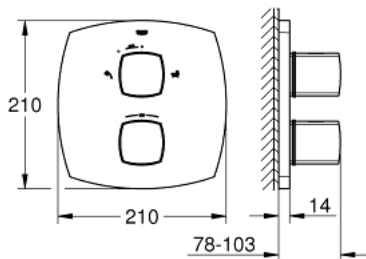

19 948 IG0 GRANDERA THERMOSTATIC BATH MIXER WITH INTEGRATED 2-WAY DIVERTER

PRODUCT DESCRIPTION

- Colour: chrome/gold
- final installation set for
- 35 500 000
- without concealed body
- GROHE LongLife finish
- GROHE SafeStop - safety button at 38°C
- GROHE SafeStop Plus - optional temperature limiter at 43°C included
- GROHE AquaDimmer with multiple function:
 - - shut off and flow control
- diverter: hand shower/bath spout
- FlowControl Button - One-button switch to full water flow
- FastFixation escutcheon with covered shaft sealing and covered fixing
- metal handles

19 948 IG0 GRANDERA THERMOSTATIC BATH MIXER WITH INTEGRATED 2-WAY DIVERTER

SPARE PARTS, November 2015 – now

- 1: Handle (Spare part-nr. 479331G0)
- 2: Temperature control handle (Spare part-nr. 479341G0)
- 3: Stop ring (Spare part-nr. 47922000)
- 4: Escutcheon (Spare part-nr. 47932000)
- 5: Aquadimmer (Spare part-nr. 47364000)
- 6: Adapter 3/4" x 1/2" (Spare part-nr. 12701000)
- 7: Extension-set, 27,5 mm (Spare part-nr. 47781000)*
- 8: Socket spanner (Spare part-nr. 19332000)*