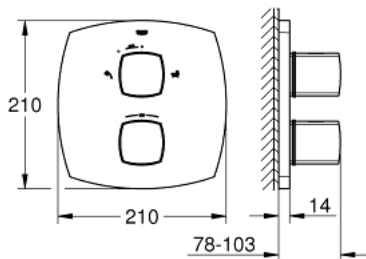

## 19 948 IG0 GRANDERA THERMOSTATIC BATH MIXER WITH INTEGRATED 2-WAY DIVERTER

### PRODUCT DESCRIPTION

- Colour: chrome/gold
- set for final installation for
- GROHE Rapido T 35 500 000
- without concealed body
- GROHE LongLife finish
- GROHE SafeStop safety button at 38°C
- GROHE SafeStop Plus optional temperature limiter at 43°C included
- GROHE AquaDimmer with multiple function:
  - shut off and flow control
  - diverter: hand shower/bath spout
  - integrated FlowControl button with stop for shower
- GROHE FastFixation escutcheon with covered shaft sealing and covered fixing
- metal handles