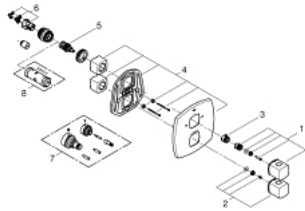

## 19 948 IG0 GRANDERA THERMOSTATIC BATH MIXER WITH INTEGRATED 2-WAY DIVERTER

### PRODUCT DESCRIPTION

- Colour: chrome/gold
- set for final installation for
- GROHE Rapido T 35 500 000
- without concealed body
- GROHE LongLife finish
- GROHE SafeStop safety button at 38°C
- GROHE SafeStop Plus optional temperature limiter at 43°C included
- GROHE AquaDimmer with multiple function:
  - shut off and flow control
  - diverter: hand shower/bath spout
  - integrated FlowControl button with stop for shower
- GROHE FastFixation escutcheon with covered shaft sealing and covered fixing
- metal handles

### SPARE PARTS, 11月 2015 – now

- 1: Handle (Spare part-nr. 47933IG0)
- 2: Temperature control handle (Spare part-nr. 47934IG0)
- 3: Stop ring (Spare part-nr. 47922000)
- 4: Escutcheon (Spare part-nr. 47932000)
- 5: Aquadimmer (Spare part-nr. 47364000)
- 6: Adapter (Spare part-nr. 12701000)
- 7: Extension set 27.5 mm (Spare part-nr. 47781000)\*
- 8: Socket spanner (Spare part-nr. 19332000)\*