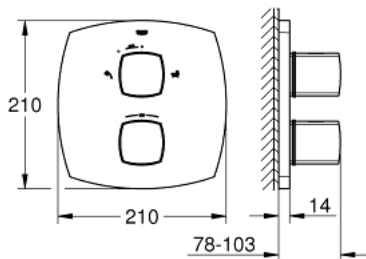

## 19 948 IG0 GRANDERA THERMOSTATIC BATH MIXER WITH INTEGRATED 2-WAY DIVERTER

### PRODUCT DESCRIPTION

- Colour: chrome/gold
- set for final installation for
- GROHE Rapido T 35 500 000
- without concealed body
- GROHE LongLife finish
- GROHE SafeStop safety button at 38°C
- GROHE SafeStop Plus optional temperature limiter at 43°C included
- GROHE AquaDimmer with multiple function:
  - shut off and flow control
  - diverter: hand shower/bath spout
  - integrated Eco-Button with Eco-Stop for shower
- GROHE FastFixation escutcheon with covered shaft sealing and covered fixing
- metal handles