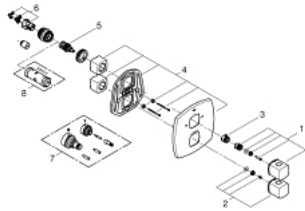

## 19 948 IG0 GRANDERA THERMOSTATIC BATH MIXER WITH INTEGRATED 2-WAY DIVERTER

### PRODUCT DESCRIPTION

- Colour: chrome/gold
- set for final installation for
- GROHE Rapido T 35 500 000
- without concealed body
- GROHE LongLife finish
- GROHE SafeStop safety button at 38°C
- GROHE SafeStop Plus optional temperature limiter at 43°C included
- GROHE AquaDimmer with multiple function:
  - shut off and flow control
  - diverter: hand shower/bath spout
  - integrated Eco-Button with Eco-Stop for shower
- GROHE FastFixation escutcheon with covered shaft sealing and covered fixing
- metal handles

### SPARE PARTS, 11月 2015 – now

- 1: Handle (Spare part-nr. 47933IG0)
- 2: Temperature control handle (Spare part-nr. 47934IG0)
- 3: Stop ring (Spare part-nr. 47922000)
- 4: Escutcheon (Spare part-nr. 47932000)
- 5: Aquadimmer (Spare part-nr. 47364000)
- 6: Adapter (Spare part-nr. 12701000)
- 7: Extension set 27.5 mm (Spare part-nr. 47781000)\*
- 8: Socket spanner (Spare part-nr. 19332000)\*