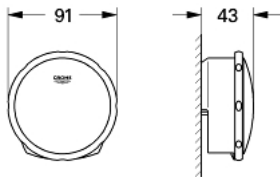

### PRODUCT DESCRIPTION

- Colour: chrome
- final installation set
- consists of:
  - escutcheon
  - supply part
  - waste plug
  - installation-equipment
- for combination with Talentofill 28 990 / 28 991
- GROHE LongLife finish

## 19 952 000 TALENTOFILL INLET-, POP-UP- AND WASTE-SYSTEM

SPARE PARTS, November 2006 – now

1: Plug (Spare part-nr. 06625000)