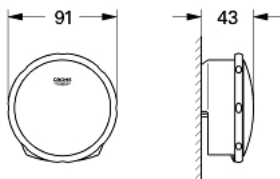

19 952 000 TALENTOFILL INLET-, POP-UP AND WASTE-SYSTEM

PRODUCT DESCRIPTION

- Colour: chrome
- set for final installation
- consisting of:
 - escutcheon
 - supply part
 - waste plug
 - fixing set
- in combination with Talentofill 28 990/28 991
- GROHE LongLife finish

19 952 000 TALENTOFILL INLET-, POP-UP AND WASTE-SYSTEM

SPARE PARTS, 11月 2006 – now

1: Plug (Spare part-nr. 06625000)