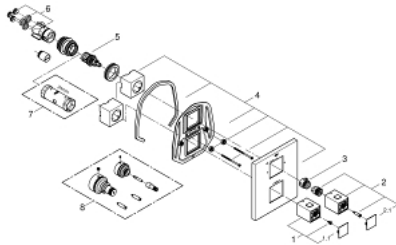

19 958 000 GROHTHERM CUBE THERMOSTAT WITH INTEGRATED 2-WAY DIVERTER FOR BATH OR SHOWER WITH MORE THAN ONE OUTLET

PRODUCT DESCRIPTION

- Colour: chrome
- final installation set for
- 35 500 000
- wall escutcheon with covered escutcheon- and shaft sealing, covered fixing
- GROHE LongLife finish
- GROHE SafeStop - safety button at 38°C
- GROHE SafeStop Plus - optional temperature limiter at 43°C included
- GROHE AquaDimmer with multiple function:
- FlowControl Button, one-button switch for full water flow to the shower
- - flow control
- - diverter: bath/shower
- without concealed body

19 958 000 GROHTHERM CUBE THERMOSTAT WITH INTEGRATED 2-WAY DIVERTER FOR BATH OR SHOWER WITH MORE THAN ONE OUTLET

SPARE PARTS, January 2013 – now

- 1: Temperature control handle (Spare part-nr. 47958000)
- 1.1: Cap (Spare part-nr. 4795900M)
- 2: Shut-off handle (Spare part-nr. 47960000)
- 2.1: Cap (Spare part-nr. 4795900M)
- 3: Stop ring (Spare part-nr. 47922000)
- 4: Escutcheon (Spare part-nr. 47961000)
- 5: Aquadimmer (Spare part-nr. 47364000)
- 6: Adapter 3/4" x 1/2" (Spare part-nr. 12701000)
- 7: Socket spanner (Spare part-nr. 19332000)*
- 8: Extension-set, 27,5 mm (Spare part-nr. 47781000)*