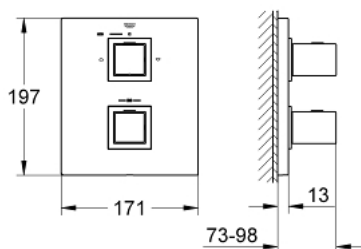

19 958 000 GROHTHERM CUBE THERMOSTAT WITH INTEGRATED 2-WAY DIVERTER FOR BATH OR SHOWER WITH MORE THAN ONE OUTLET

PRODUCT DESCRIPTION

- Colour: chrome
- final installation set for
- 35 500 000
- wall escutcheon with covered escutcheon- and shaft sealing, covered fixing
- GROHE LongLife finish
- GROHE SafeStop - safety button at 38°C
- GROHE SafeStop Plus - optional temperature limiter at 43°C included
- GROHE AquaDimmer with multiple function:
- FlowControl Button, one-button switch for full water flow to the shower
- - flow control
- - diverter: bath/shower
- without concealed body

19 958 000 GROHTHERM CUBE THERMOSTAT WITH INTEGRATED 2-WAY DIVERTER FOR BATH OR SHOWER WITH MORE THAN ONE OUTLET

SPARE PARTS, January 2013 – now

- 1: Temperature control handle (Spare part-nr. 47958000)
- 1.1: Cap (Spare part-nr. 4795900M)
- 2: Shut-off handle (Spare part-nr. 47960000)
- 2.1: Cap (Spare part-nr. 4795900M)
- 3: Stop ring (Spare part-nr. 47922000)
- 4: Escutcheon (Spare part-nr. 47961000)
- 5: Aquadimmer (Spare part-nr. 47364000)
- 6: Adapter 3/4" x 1/2" (Spare part-nr. 12701000)
- 7: Socket spanner (Spare part-nr. 19332000)*
- 8: Extension-set, 27,5 mm (Spare part-nr. 47781000)*