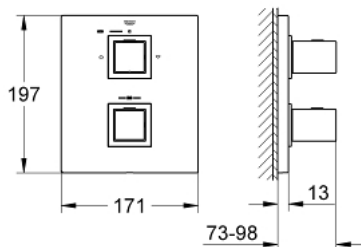

19 958 000 GROHTHERM CUBE THERMOSTAT WITH INTEGRATED 2-WAY DIVERTER FOR BATH OR SHOWER WITH MORE THAN ONE OUTLET

PRODUCT DESCRIPTION

- Colour: chrome
- set for final installation for
- GROHE Rapido T 35 500 000
- wall escutcheon with covered escutcheon- and shaft sealing, covered fixing
- GROHE LongLife finish
- GROHE SafeStop safety button at 38°C
- GROHE SafeStop Plus optional temperature limiter at 43°C included
- GROHE AquaDimmer with multiple function:
 - FlowControl Button, one-button switch for full water flow to the shower
 - flow control
 - diverter: bath/shower
- without concealed body

19 958 000 GROHTHERM CUBE THERMOSTAT WITH INTEGRATED 2-WAY DIVERTER FOR BATH OR SHOWER WITH MORE THAN ONE OUTLET

SPARE PARTS, 1月 2013 – now

1: Temperature control handle (Spare part-nr. 47958000)

1.1: Cover cap (Spare part-nr. 4795900M)