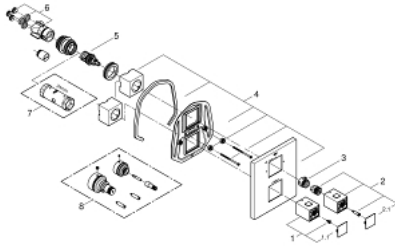

19 958 000 GROHTHERM CUBE THERMOSTAT WITH INTEGRATED 2-WAY DIVERTER FOR BATH OR SHOWER WITH MORE THAN ONE OUTLET

PRODUCT DESCRIPTION

- Colour: chrome
- set for final installation for
- GROHE Rapido T 35 500 000
- wall escutcheon with covered escutcheon- and shaft sealing, covered fixing
- GROHE LongLife finish
- GROHE SafeStop safety button at 38°C
- GROHE SafeStop Plus optional temperature limiter at 43°C included
- GROHE AquaDimmer with multiple function:
 - FlowControl Button, one-button switch for full water flow to the shower
 - flow control
 - diverter: bath/shower
- without concealed body

19 958 000 GROHTHERM CUBE THERMOSTAT WITH INTEGRATED 2-WAY DIVERTER FOR BATH OR SHOWER WITH MORE THAN ONE OUTLET

SPARE PARTS, 1月 2013 – now

1: Temperature control handle (Spare part-nr. 47958000)

1.1: Cover cap (Spare part-nr. 4795900M)

2: Shut-off handle (Spare part-nr. 47960000)

2.1: Cover cap (Spare part-nr. 4795900M)

3: Stop ring (Spare part-nr. 47922000)

4: Escutcheon (Spare part-nr. 47961000)

5: Aquadimmer (Spare part-nr. 47364000)