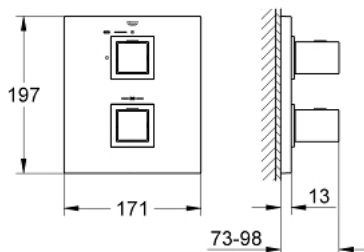

### PRODUCT DESCRIPTION

- Colour: chrome
- final installation set for
- GROHE Rapido T 35 500 000/35 050 000
- wall escutcheon with covered escutcheon- and shaft sealing, covered fixing
- GROHE LongLife finish
- GROHE SafeStop - safety button at 38°C
- GROHE SafeStop Plus - optional temperature limiter at 43°C included
- volume handle with EcoButton (economy button with individually adjustable economy stop)
- ceramic headpart 1/2", 180°
- without concealed body