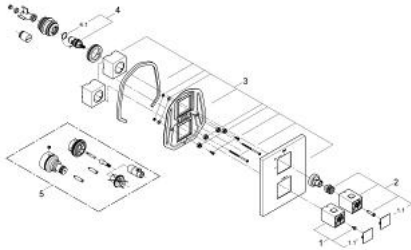

### PRODUCT DESCRIPTION

- Colour: chrome
- final installation set for
- GROHE Rapido T 35 500 000/35 050 000
- wall escutcheon with covered escutcheon- and shaft sealing, covered fixing
- GROHE LongLife finish
- GROHE SafeStop - safety button at 38°C
- GROHE SafeStop Plus - optional temperature limiter at 43°C included
- volume handle with FlowControl Button (button with individually adjustable stop)
- ceramic headpart 1/2", 180°
- without concealed body

### SPARE PARTS, April 2014 – now

1: Temperature control handle (Spare part-nr. 47958000)

1.1: Cap (Spare part-nr. 4795900M)

2: Shut-off handle (Spare part-nr. 47964000)

2.1: Cap (Spare part-nr. 4795900M)