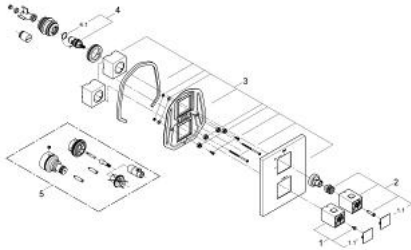

### PRODUCT DESCRIPTION

- Colour: chrome
- final installation set for
- GROHE Rapido T 35 500 000/35 050 000
- wall escutcheon with covered escutcheon- and shaft sealing, covered fixing
- GROHE LongLife finish
- GROHE SafeStop - safety button at 38°C
- GROHE SafeStop Plus - optional temperature limiter at 43°C included
- volume handle with EcoButton (economy button with individually adjustable economy stop)
- ceramic headpart 1/2", 180°
- without concealed body

### SPARE PARTS, April 2014 – now

1: Temperature control handle (Spare part-nr. 47958000)

1.1: Cap (Spare part-nr. 4795900M)

2: Shut-off handle (Spare part-nr. 47964000)

2.1: Cap (Spare part-nr. 4795900M)