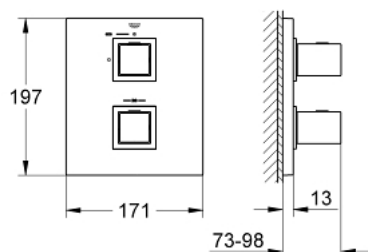

### PRODUCT DESCRIPTION

- Colour: chrome
- final installation set for
- GROHE Rapido T 35 500 000/35 050 000
- wall escutcheon with covered escutcheon- and shaft sealing, covered fixing
- GROHE LongLife finish
- GROHE SafeStop - safety button at 38°C
- GROHE SafeStop Plus - optional temperature limiter at 43°C included
- volume handle with FlowControl Button (button with individually adjustable stop)
- ceramic headpart 1/2", 180°
- without concealed body