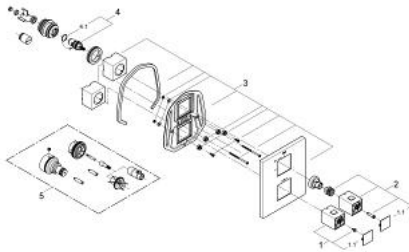

### PRODUCT DESCRIPTION

- Colour: chrome
- set for final installation for
- GROHE Rapido T 35 500 000/35 050 000
- wall escutcheon with covered escutcheon- and shaft sealing, covered fixing
- GROHE LongLife finish
- GROHE SafeStop safety button at 38°C
- GROHE SafeStop Plus optional temperature limiter at 43°C included
- volume handle with FlowControl Button (button with individually adjustable stop)
- Carbodur ceramic headpart 1/2", 180°
- without concealed body

### SPARE PARTS, 4月 2014 – now

1: Temperature control handle (Spare part-nr. 47958000)

1.1: Cover cap (Spare part-nr. 4795900M)

2: Shut-off handle (Spare part-nr. 47964000)

2.1: Cover cap (Spare part-nr. 4795900M)

3: Escutcheon (Spare part-nr. 47963000)

4: Ceramic headpart 1/2" (Spare part-nr. 45346000)

4.1: O-ring Ø 18.2 x Ø 1.7 (Spare part-nr. 0392400M)

5: Adapter (Spare part-nr. 12702000)

6: Extension set 27.5 mm (Spare part-nr. 47780000)\*