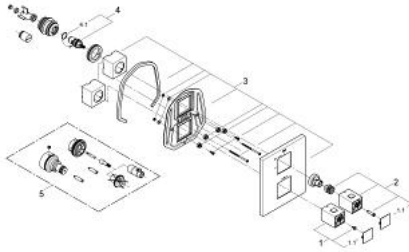

19 959 000 GROHTHERM CUBE THERMOSTATIC SHOWER MIXER

PRODUCT DESCRIPTION

- Colour: chrome
- set for final installation for
- GROHE Rapido T 35 500 000/35 050 000
- wall escutcheon with covered escutcheon- and shaft sealing, covered fixing
- GROHE LongLife finish
- GROHE SafeStop safety button at 38°C
- GROHE SafeStop Plus optional temperature limiter at 43°C included
- volume handle with GROHE EcoButton (economy button with individually adjustable economy stop)
- Carbodur ceramic headpart 1/2", 180°
- without concealed body

19 959 000 GROHTHERM CUBE THERMOSTATIC SHOWER MIXER

SPARE PARTS, 4月 2014 – now

1: Temperature control handle (Spare part-nr. 47958000)

1.1: Cover cap (Spare part-nr. 4795900M)

2: Shut-off handle (Spare part-nr. 47964000)

2.1: Cover cap (Spare part-nr. 4795900M)

3: Escutcheon (Spare part-nr. 47963000)

4: Ceramic headpart 1/2" (Spare part-nr. 45346000)

4.1: O-ring Ø 18.2 x Ø 1.7 (Spare part-nr. 0392400M)

5: Adapter (Spare part-nr. 12702000)

6: Extension set 27.5 mm (Spare part-nr. 47780000)*

* Optional accessories