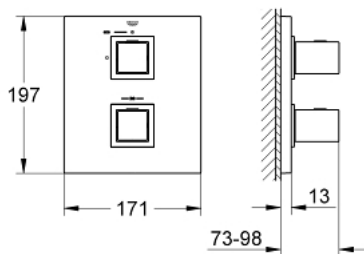

19 959 000 GROHTHERM CUBE THERMOSTATIC SHOWER MIXER

PRODUCT DESCRIPTION

- Colour: chrome
- set for final installation for
- GROHE Rapido T 35 500 000/35 050 000
- wall escutcheon with covered escutcheon- and shaft sealing, covered fixing
- GROHE LongLife finish
- GROHE SafeStop safety button at 38°C
- GROHE SafeStop Plus optional temperature limiter at 43°C included
- volume handle with GROHE EcoButton (economy button with individually adjustable economy stop)
- Carbodur ceramic headpart 1/2", 180°
- without concealed body

19 959 000 GROHTHERM CUBE THERMOSTATIC SHOWER MIXER

SPARE PARTS, 4月 2014 – now

1: Temperature control handle (Spare part-nr. 47958000)

1.1: Cover cap (Spare part-nr. 4795900M)

2: Shut-off handle (Spare part-nr. 47964000)

2.1: Cover cap (Spare part-nr. 4795900M)

3: Escutcheon (Spare part-nr. 47963000)

4: Ceramic headpart 1/2" (Spare part-nr. 45346000)

4.1: O-ring Ø 18.2 x Ø 1.7 (Spare part-nr. 0392400M)

5: Adapter (Spare part-nr. 12702000)

6: Extension set 27.5 mm (Spare part-nr. 47780000)*

* Optional accessories