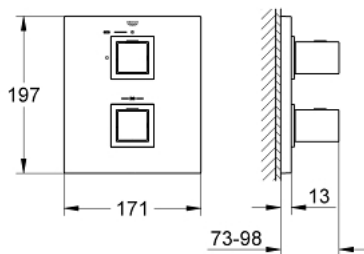

### PRODUCT DESCRIPTION

- Colour: chrome
- set for final installation for
- GROHE Rapido T 35 500 000/35 050 000
- wall escutcheon with covered escutcheon- and shaft sealing, covered fixing
- GROHE LongLife finish
- GROHE SafeStop safety button at 38°C
- GROHE SafeStop Plus optional temperature limiter at 43°C included
- volume handle with FlowControl Button (button with individually adjustable stop)
- Carbodur ceramic headpart 1/2", 180°
- without concealed body