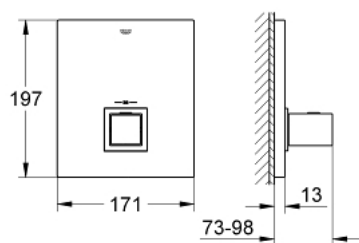

### PRODUCT DESCRIPTION

- Colour: chrome
- final installation set for 35 500 000
- wall escutcheon with covered escutcheon- and shaft sealing, covered fixing
- GROHE LongLife finish
- GROHE SafeStop - safety button at 38°C
- GROHE SafeStop Plus - optional temperature limiter at 43°C included
- without concealed body