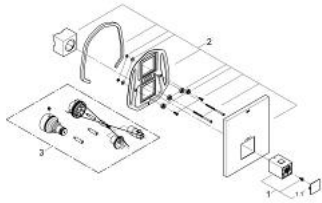

### PRODUCT DESCRIPTION

- Colour: chrome
- final installation set for 35 500 000
- wall escutcheon with covered escutcheon- and shaft sealing, covered fixing
- GROHE LongLife finish
- GROHE SafeStop - safety button at 38°C
- GROHE SafeStop Plus - optional temperature limiter at 43°C included
- without concealed body

19 961 000 **GROHTHERM CUBE THERMOSTAT FOR BATH AND/OR SHOWER**

**SPARE PARTS**, January 2013 – now

1: Temperature control handle (Spare part-nr. 47958000)

1.1: Cap (Spare part-nr. 4795900M)

2: Escutcheon (Spare part-nr. 47962000)