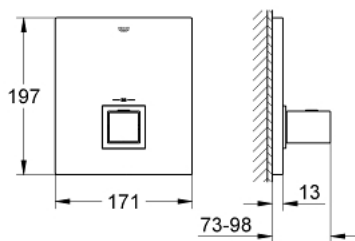

### PRODUCT DESCRIPTION

- Colour: chrome
- set for final installation for
- GROHE Rapido T 35 500 000
- wall escutcheon with covered escutcheon- and shaft sealing, covered fixing
- GROHE LongLife finish
- GROHE SafeStop safety button at 38°C
- GROHE SafeStop Plus optional temperature limiter at 43°C included
- without concealed body