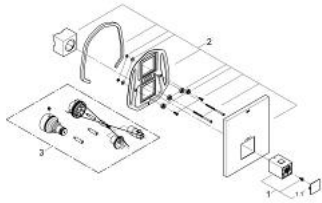

19 961 000 GROHTHERM CUBE CENTRAL THERMOSTATIC MIXER

SPARE PARTS, 1月 2013 – now

1: Temperature control handle (Spare part-nr. 47958000)

1.1: Cover cap (Spare part-nr. 4795900M)

2: Escutcheon (Spare part-nr. 47962000)

3: Extension set 27.5 mm (Spare part-nr. 47780000)*

* Optional accessories