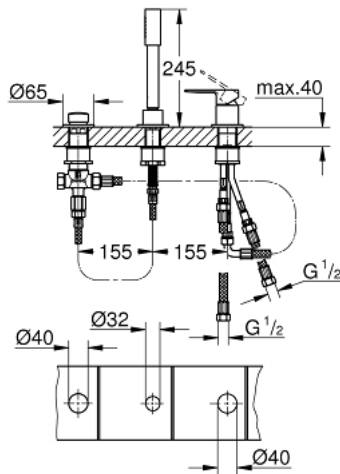

## 19 965 001 LINEARE 3-HOLE BATH/SOWER COMBINATION

### PRODUCT DESCRIPTION

- Colour: chrome
- three hole installation
- GROHE SilkMove 35 mm ceramic cartridge
- GROHE LongLife finish
- single lever mixer operating element
- automatic diverter: bath/shower
- metal stick hand shower
- metal shower hose 2000 mm (always chrome for any colour of the set)
- flexible connection hoses
- connection for shower hose
- Protected against backflow
- for use with 29 037 000
- for combination with 28 990 / 28 991
- minimum pressure 1,0 bar

## 19 965 001 LINEARE 3-HOLE BATH/SHOWER COMBINATION

### SPARE PARTS, July 2016 – now

- 1: Lever (Spare part-nr. 46983000)
- 2: Cartridge (Spare part-nr. 46374000)
- 3: Tube (Spare part-nr. 07227000)
- 4: Dirt strainer (Spare part-nr. 0700200M)
- 5: Cone nut (Spare part-nr. 08864000)
- 6: Compression spring (Spare part-nr. 00869000)
- 7: Diverter knob (Spare part-nr. 46721000)
- 8: Diverter (Spare part-nr. 45443000)
- 8.1: O-ring  $\varnothing 6 \times \varnothing 2$  (Spare part-nr. 0128300M)
- 8.2: Seat washer (Spare part-nr. 0120500M)
- 9: Repl.kit f.shank fastening 3/4" (Spare part-nr. 45444000)
- 10: Non-return valve (Spare part-nr. 08565000)
- 11: Tube (Spare part-nr. 07300000)
- 12: Metal hose (Spare part-nr. 28146000)
- 13: Socket spanner (Spare part-nr. 19332000)\*