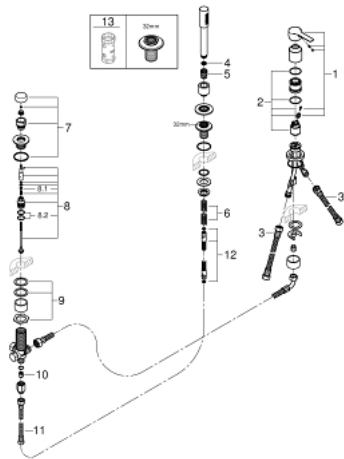

## 19 965 001 LINEARE 3-HOLE BATH/SOWER COMBINATION

### PRODUCT DESCRIPTION

- Colour: chrome
- three hole installation
- GROHE SilkMove 35 mm ceramic cartridge
- GROHE LongLife finish
- single lever mixer operating element
- automatic diverter: bath/shower
- metal stick hand shower
- metal shower hose 2000 mm (always chrome for any colour of the set)
- flexible connection hoses
- connection for shower hose
- Protected against backflow
- for use with 29 037 000
- for combination with 28 990 / 28 991
- minimum pressure 1,0 bar

## 19 965 001 LINEARE 3-HOLE BATH/SHOWER COMBINATION

### SPARE PARTS, July 2016 – now

- 1: Lever (Spare part-nr. 46983000)
- 2: Cartridge (Spare part-nr. 46374000)
- 3: Tube (Spare part-nr. 07227000)
- 4: Dirt strainer (Spare part-nr. 0700200M)
- 5: Cone nut (Spare part-nr. 08864000)
- 6: Compression spring (Spare part-nr. 00869000)
- 7: Diverter knob (Spare part-nr. 46721000)
- 8: Diverter (Spare part-nr. 45443000)
- 8.1: O-ring  $\varnothing 6 \times \varnothing 2$  (Spare part-nr. 0128300M)
- 8.2: Seat washer (Spare part-nr. 0120500M)
- 9: Repl.kit f.shank fastening 3/4" (Spare part-nr. 45444000)
- 10: Non-return valve (Spare part-nr. 08565000)
- 11: Tube (Spare part-nr. 07300000)
- 12: Metal hose (Spare part-nr. 28146000)
- 13: Socket spanner (Spare part-nr. 19332000)\*