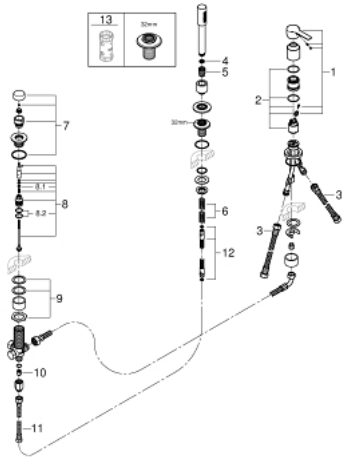

## 19 965 001 LINEARE THREE-HOLE SINGLE-LEVER BATH COMBINATION

### PRODUCT DESCRIPTION

- Colour: chrome
- three hole installation
- GROHE SilkMove 35 mm ceramic cartridge
- GROHE LongLife finish
- single lever mixer operating element
- diverter bath/shower
- metal stick hand shower
- metal shower hose 2000 mm (always chrome for any colour of the set)
- flexible connection hoses
- connection for shower hose
- protected against backflow
- for use with 29 037 000
- for combination with 28 990 / 28 991
- min. recommended pressure 1.0 bar

### SPARE PARTS, 7月 2016 – now

- 1: Lever (Spare part-nr. 46983000)
- 2: Cartridge (Spare part-nr. 46374000)
- 3: Connecting hose (Spare part-nr. 07227000)
- 4: Dirt strainer (Spare part-nr. 0700200M)
- 5: Cone nut (Spare part-nr. 08864000)
- 6: Compression spring (Spare part-nr. 00869000)
- 7: Diverter knob (Spare part-nr. 46721000)
- 8: Diverter (Spare part-nr. 45443000)
- 8.1: Sealing washer  $\varnothing 6 \times \varnothing 2$  (Spare part-nr. 0128300M)
- 8.2: Sealing washer (Spare part-nr. 0120500M)
- 9: Replacement kit for shank fastening (Spare part-nr. 45444000)
- 10: Non-return valve (Spare part-nr. 08565000)
- 11: Connecting hose (Spare part-nr. 07300000)
- 12: Metal shower hose (Spare part-nr. 28146000)
- 13: Socket spanner (Spare part-nr. 19332000)\*