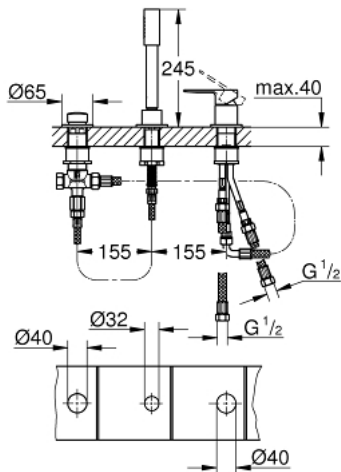

## 19 965 001 LINEARE THREE-HOLE SINGLE-LEVER BATH COMBINATION

### PRODUCT DESCRIPTION

- Colour: chrome
- three hole installation
- GROHE SilkMove 35 mm ceramic cartridge
- GROHE LongLife finish
- single lever mixer operating element
- diverter bath/shower
- metal stick hand shower
- metal shower hose 2000 mm (always chrome for any colour of the set)
- flexible connection hoses
- connection for shower hose
- protected against backflow
- for use with 29 037 000
- for combination with 28 990 / 28 991
- min. recommended pressure 1.0 bar

### SPARE PARTS, 7月 2016 – now

- 1: Lever (Spare part-nr. 46983000)
- 2: Cartridge (Spare part-nr. 46374000)
- 3: Connecting hose (Spare part-nr. 07227000)
- 4: Dirt strainer (Spare part-nr. 0700200M)
- 5: Cone nut (Spare part-nr. 08864000)
- 6: Compression spring (Spare part-nr. 00869000)
- 7: Diverter knob (Spare part-nr. 46721000)
- 8: Diverter (Spare part-nr. 45443000)
- 8.1: Sealing washer  $\varnothing 6 \times \varnothing 2$  (Spare part-nr. 0128300M)
- 8.2: Sealing washer (Spare part-nr. 0120500M)
- 9: Replacement kit for shank fastening (Spare part-nr. 45444000)
- 10: Non-return valve (Spare part-nr. 08565000)
- 11: Connecting hose (Spare part-nr. 07300000)
- 12: Metal shower hose (Spare part-nr. 28146000)
- 13: Socket spanner (Spare part-nr. 19332000)\*