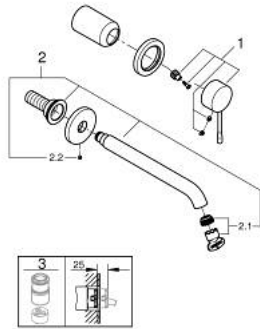

## 19 967 001 ESSENCE 2-HOLE BASIN MIXER L-SIZE

### PRODUCT DESCRIPTION

- Colour: chrome
- wall mounted
- trim set for use with rough-in set 23 571 000 / 32 635 000
- without concealed body
- metal escutcheon
- metal lever
- GROHE LongLife finish
- GROHE EcoJoy - less water, perfect flow
- maximum flow rate (at 3 bar): 5.7 l/min
- GROHE AquaGuide adjustable mousseur
- centre distance 110 mm
- projection 230 mm

19 967 001 **ESSENCE 2-HOLE BASIN MIXER**  
**L-SIZE**

**SPARE PARTS**, January 2024 – now

- 1: Lever (Spare part-nr. 46916000)
  - 2: Spout (Spare part-nr. 48639000)
  - 2.1: Mousseur (Spare part-nr. 48480000)
  - 2.2: Screw dia. 4x52 mm (Spare part-nr. 43094000)
  - 3: Extension (Spare part-nr. 46943000)\*
- \* Optional accessories