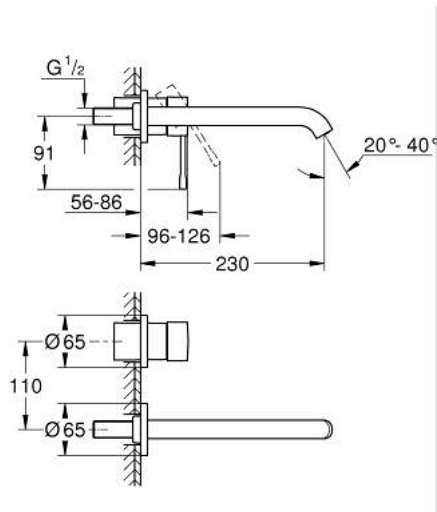

19 967 001 **ESSENCE 2-HOLE BASIN MIXER**  
**L-SIZE**

**PRODUCT DESCRIPTION**

- Colour: chrome
- wall mounted
- trim set for use with rough-in set 23 571 000 / 32 635 000
- without concealed body
- metal escutcheon
- metal lever
- GROHE LongLife finish
- GROHE EcoJoy - less water, perfect flow
- maximum flow rate (at 3 bar): 5.7 l/min
- GROHE AquaGuide adjustable mousseur
- centre distance 110 mm
- projection 230 mm

19 967 001 **ESSENCE 2-HOLE BASIN MIXER**  
**L-SIZE**

**SPARE PARTS**, January 2024 – now

- 1: Lever (Spare part-nr. 46916000)
  - 2: Spout (Spare part-nr. 48639000)
  - 2.1: Mousseur (Spare part-nr. 48480000)
  - 2.2: Screw dia. 4x52 mm (Spare part-nr. 43094000)
  - 3: Extension (Spare part-nr. 46943000)\*
- \* Optional accessories