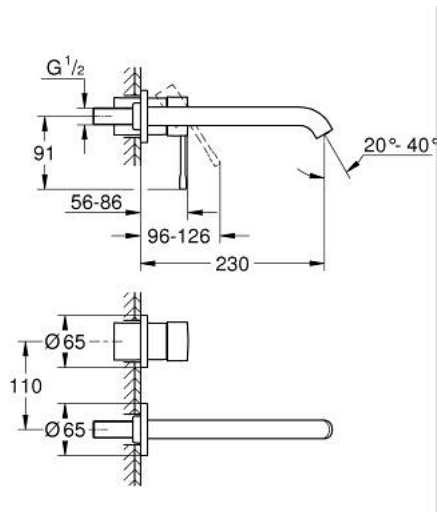

## 19 967 001 ESSENCE 2-HOLE BASIN MIXER L-SIZE

### PRODUCT DESCRIPTION

- Colour: chrome
- wall mounted
- trim set for use with rough-in set 23 571 000 / 32 635 000
- without concealed body
- metal escutcheon
- metal lever
- GROHE LongLife finish
- GROHE EcoJoy - less water, perfect flow
- maximum flow rate (at 3 bar): 5.7 l/min
- GROHE AquaGuide adjustable mousseur
- centre distance 110 mm
- projection 230 mm

19 967 001 **ESSENCE 2-HOLE BASIN MIXER**  
**L-SIZE**

**SPARE PARTS**, January 2024 – now

- 1: Lever (Spare part-nr. 46916000)
  - 2: Spout (Spare part-nr. 48639000)
  - 2.1: Mousseur (Spare part-nr. 48480000)
  - 2.2: Screw dia. 4x52 mm (Spare part-nr. 43094000)
  - 3: Extension (Spare part-nr. 46943000)\*
- \* Optional accessories