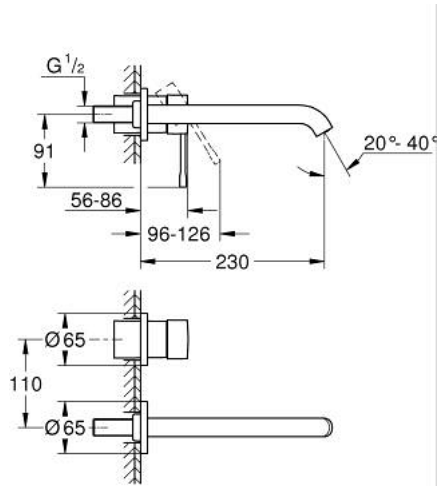

## 19 967 001 ESSENCE 2-HOLE BASIN MIXER L-SIZE

### PRODUCT DESCRIPTION

- Colour: chrome
- wall mounted
- trim set for use with rough-in set 23 571 000 / 32 635 000
- without concealed body
- metal escutcheon
- metal lever
- GROHE LongLife finish
- GROHE EcoJoy mousseur 5.7 l/min
- GROHE AquaGuide adjustable mousseur
- centre distance 110 mm
- projection 230 mm

19 967 001 **ESSENCE 2-HOLE BASIN MIXER**  
**L-SIZE**

**SPARE PARTS**, January 2024 – now

1: Lever (Spare part-nr. 46916000)

2: Spout (Spare part-nr. 48639000)

2.1: Mousseur (Spare part-nr. 48480000)

2.2: Screw dia. 4x52 mm (Spare part-nr. 43094000)